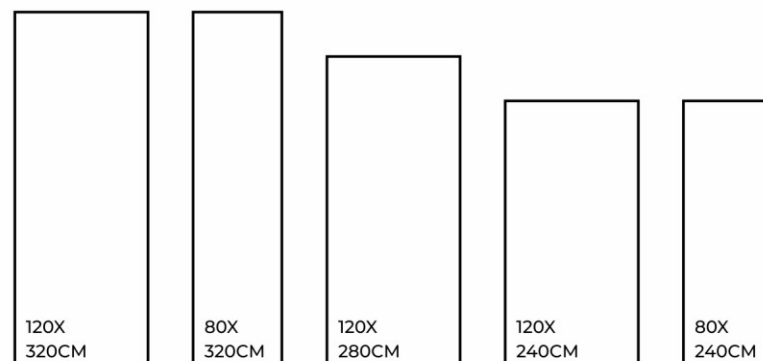

JERICO CREMA

FINISHES.
GLOSSY | MATT | CARVING

SIZES.
1200X3200MM | 800X3200MM
1200X2800MM | 1200X2400MM
800X2400MM

RANDOM.
03