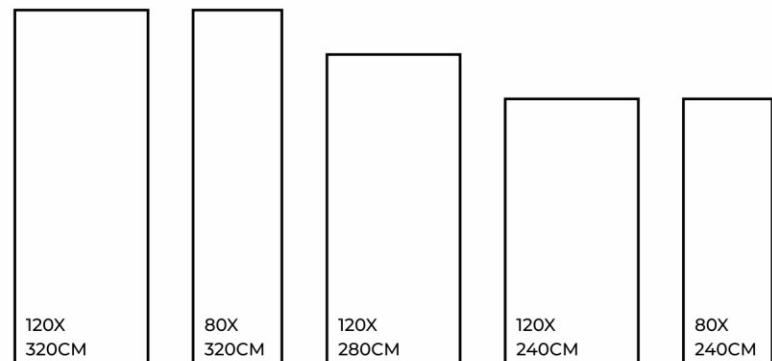

## BRECCIA BM

FINISHES.  
GLOSSY | MATT | CARVING

SIZES.  
1200X3200MM | 800X3200MM  
1200X2800MM | 1200X2400MM  
800X2400MM

RANDOM.

02

Eco  
Friendly

Slip  
Resistance

Dimensional  
Stability

Maintenance  
Free

Easy to  
Clean

Stain  
Resistance

BRECCIA BM | 1200X3200MM

## BRECCIA NATURAL

FINISHES.  
GLOSSY | MATT | CARVING

SIZES.  
1200X3200MM | 800X3200MM  
1200X2800MM | 1200X2400MM  
800X2400MM

RANDOM.

02

Eco  
Friendly

Slip  
Resistance

Dimensional  
Stability