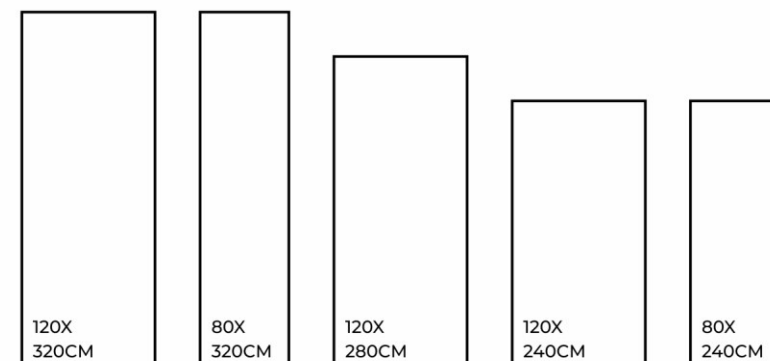

Eco Friendly

Slip Resistance

Dimensional Stability

Maintenance Free

Easy to Clean

Stain Resistance

COFFEE

FINISHES.
GLOSSY | MATT | CARVING

SIZES.
1200X3200MM | 800X3200MM
1200X2800MM | 1200X2400MM
800X2400MM

RANDOM.

01

COFFEE | 1200X3200MM