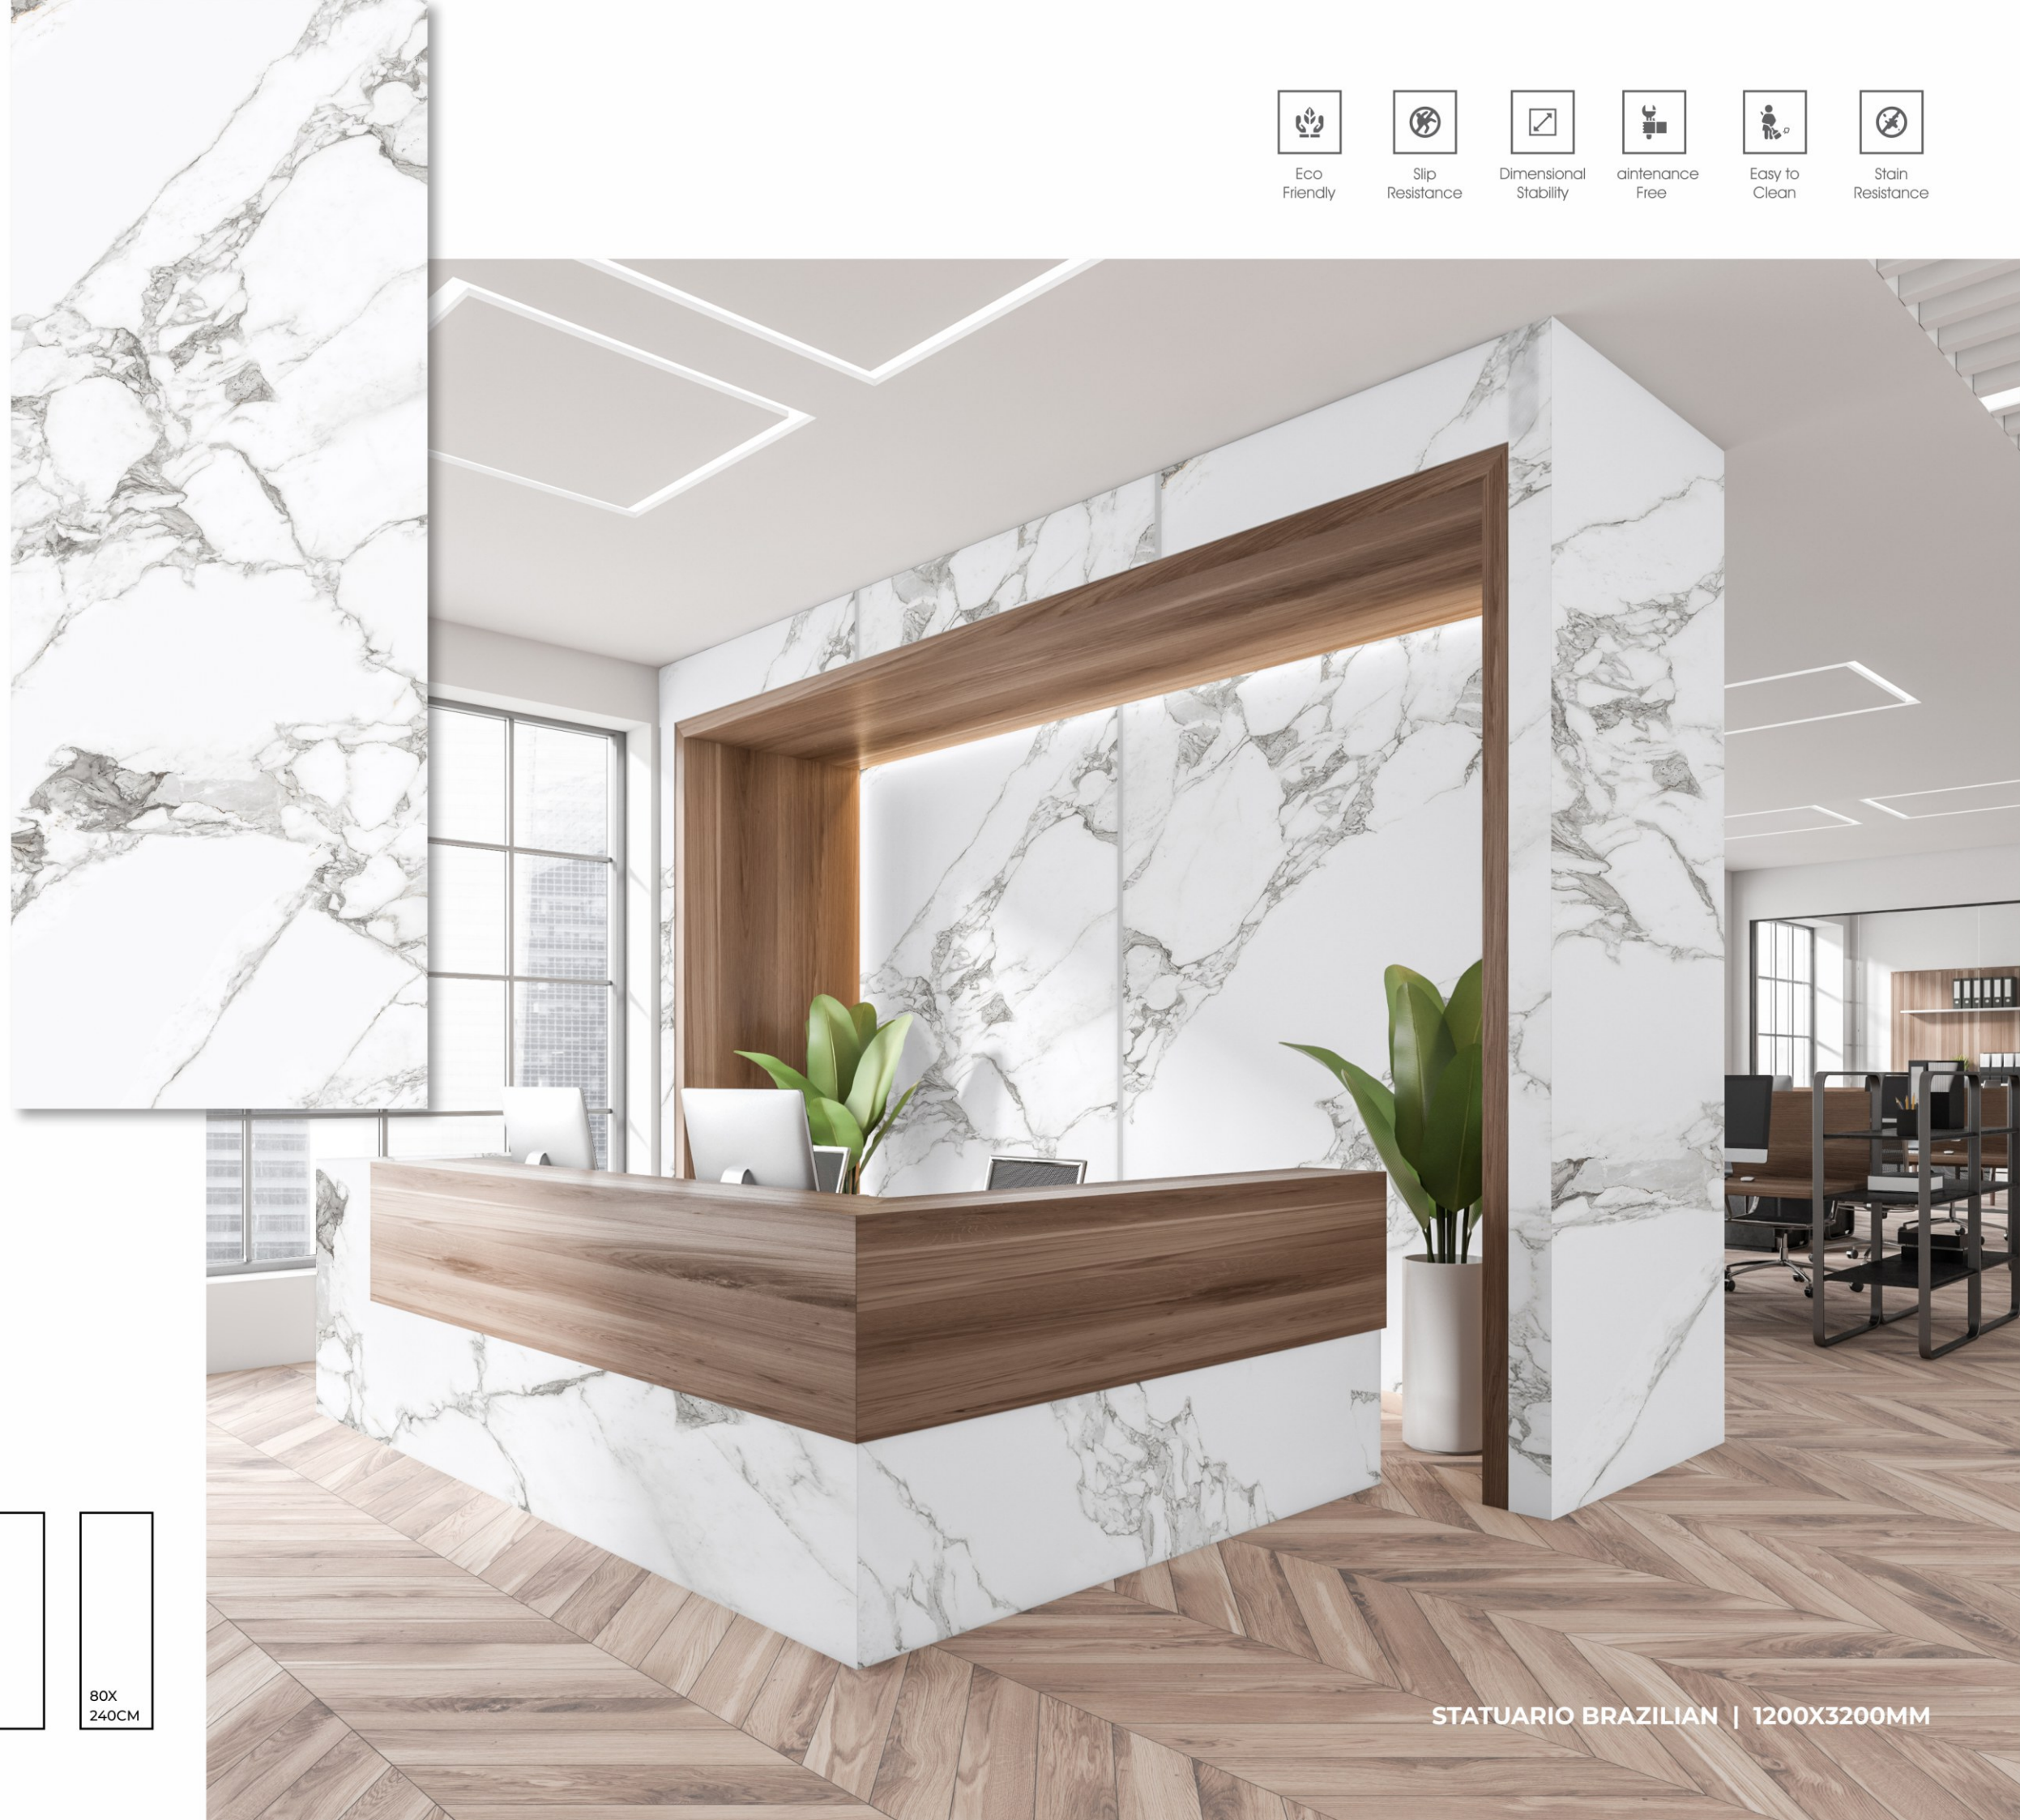

Maintenance  
Free

Easy to  
Clean

Stain  
Resistance

STATUARIO ALTISSMO | 1200X3200MM

Eco  
Friendly

Slip  
Resistance

Dimensional  
Stability

Maintenance  
Free