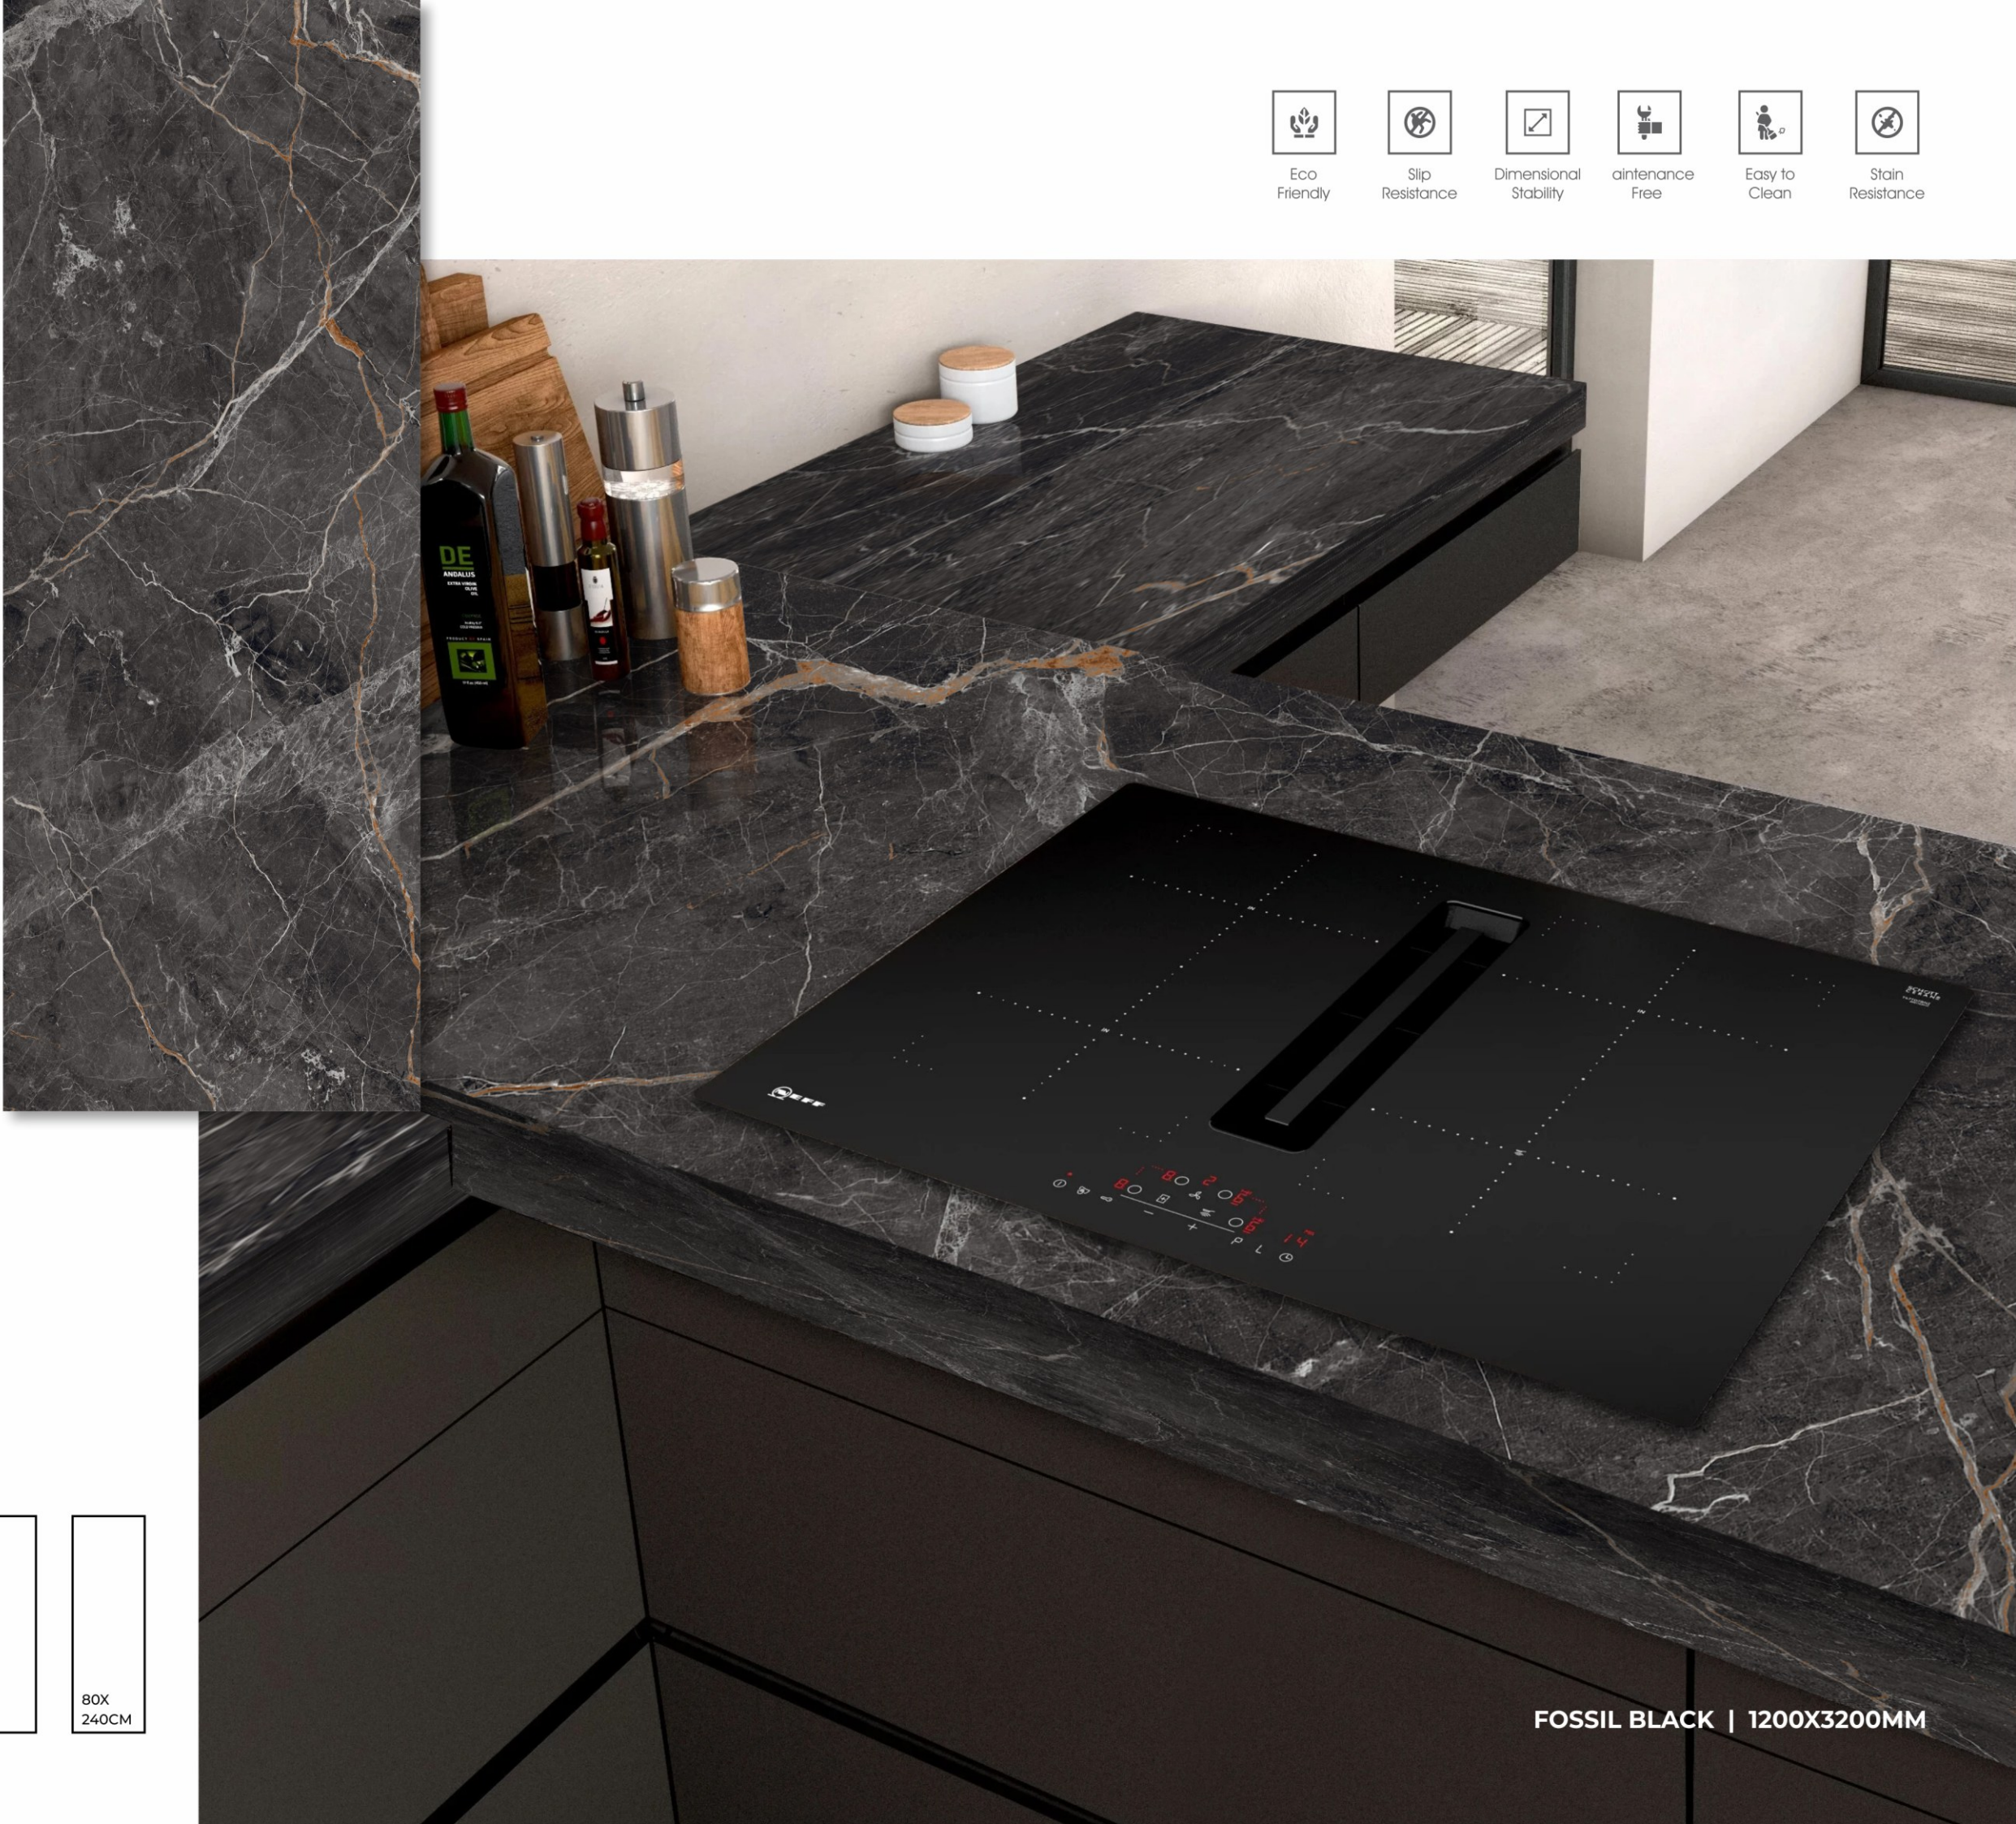

Maintenance  
Free

Easy to  
Clean

Stain  
Resistance

FLURY GREY | 1200X3200MM

Eco  
Friendly

Slip  
Resistance

Dimensional  
Stability

Maintenance  
Free