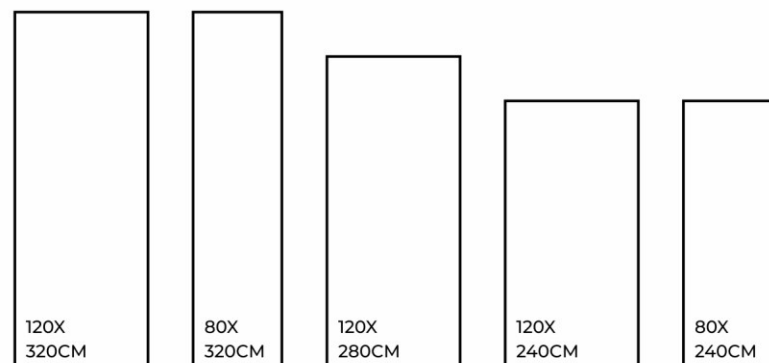

LIVANTO ORSINO | 1200X3200MM