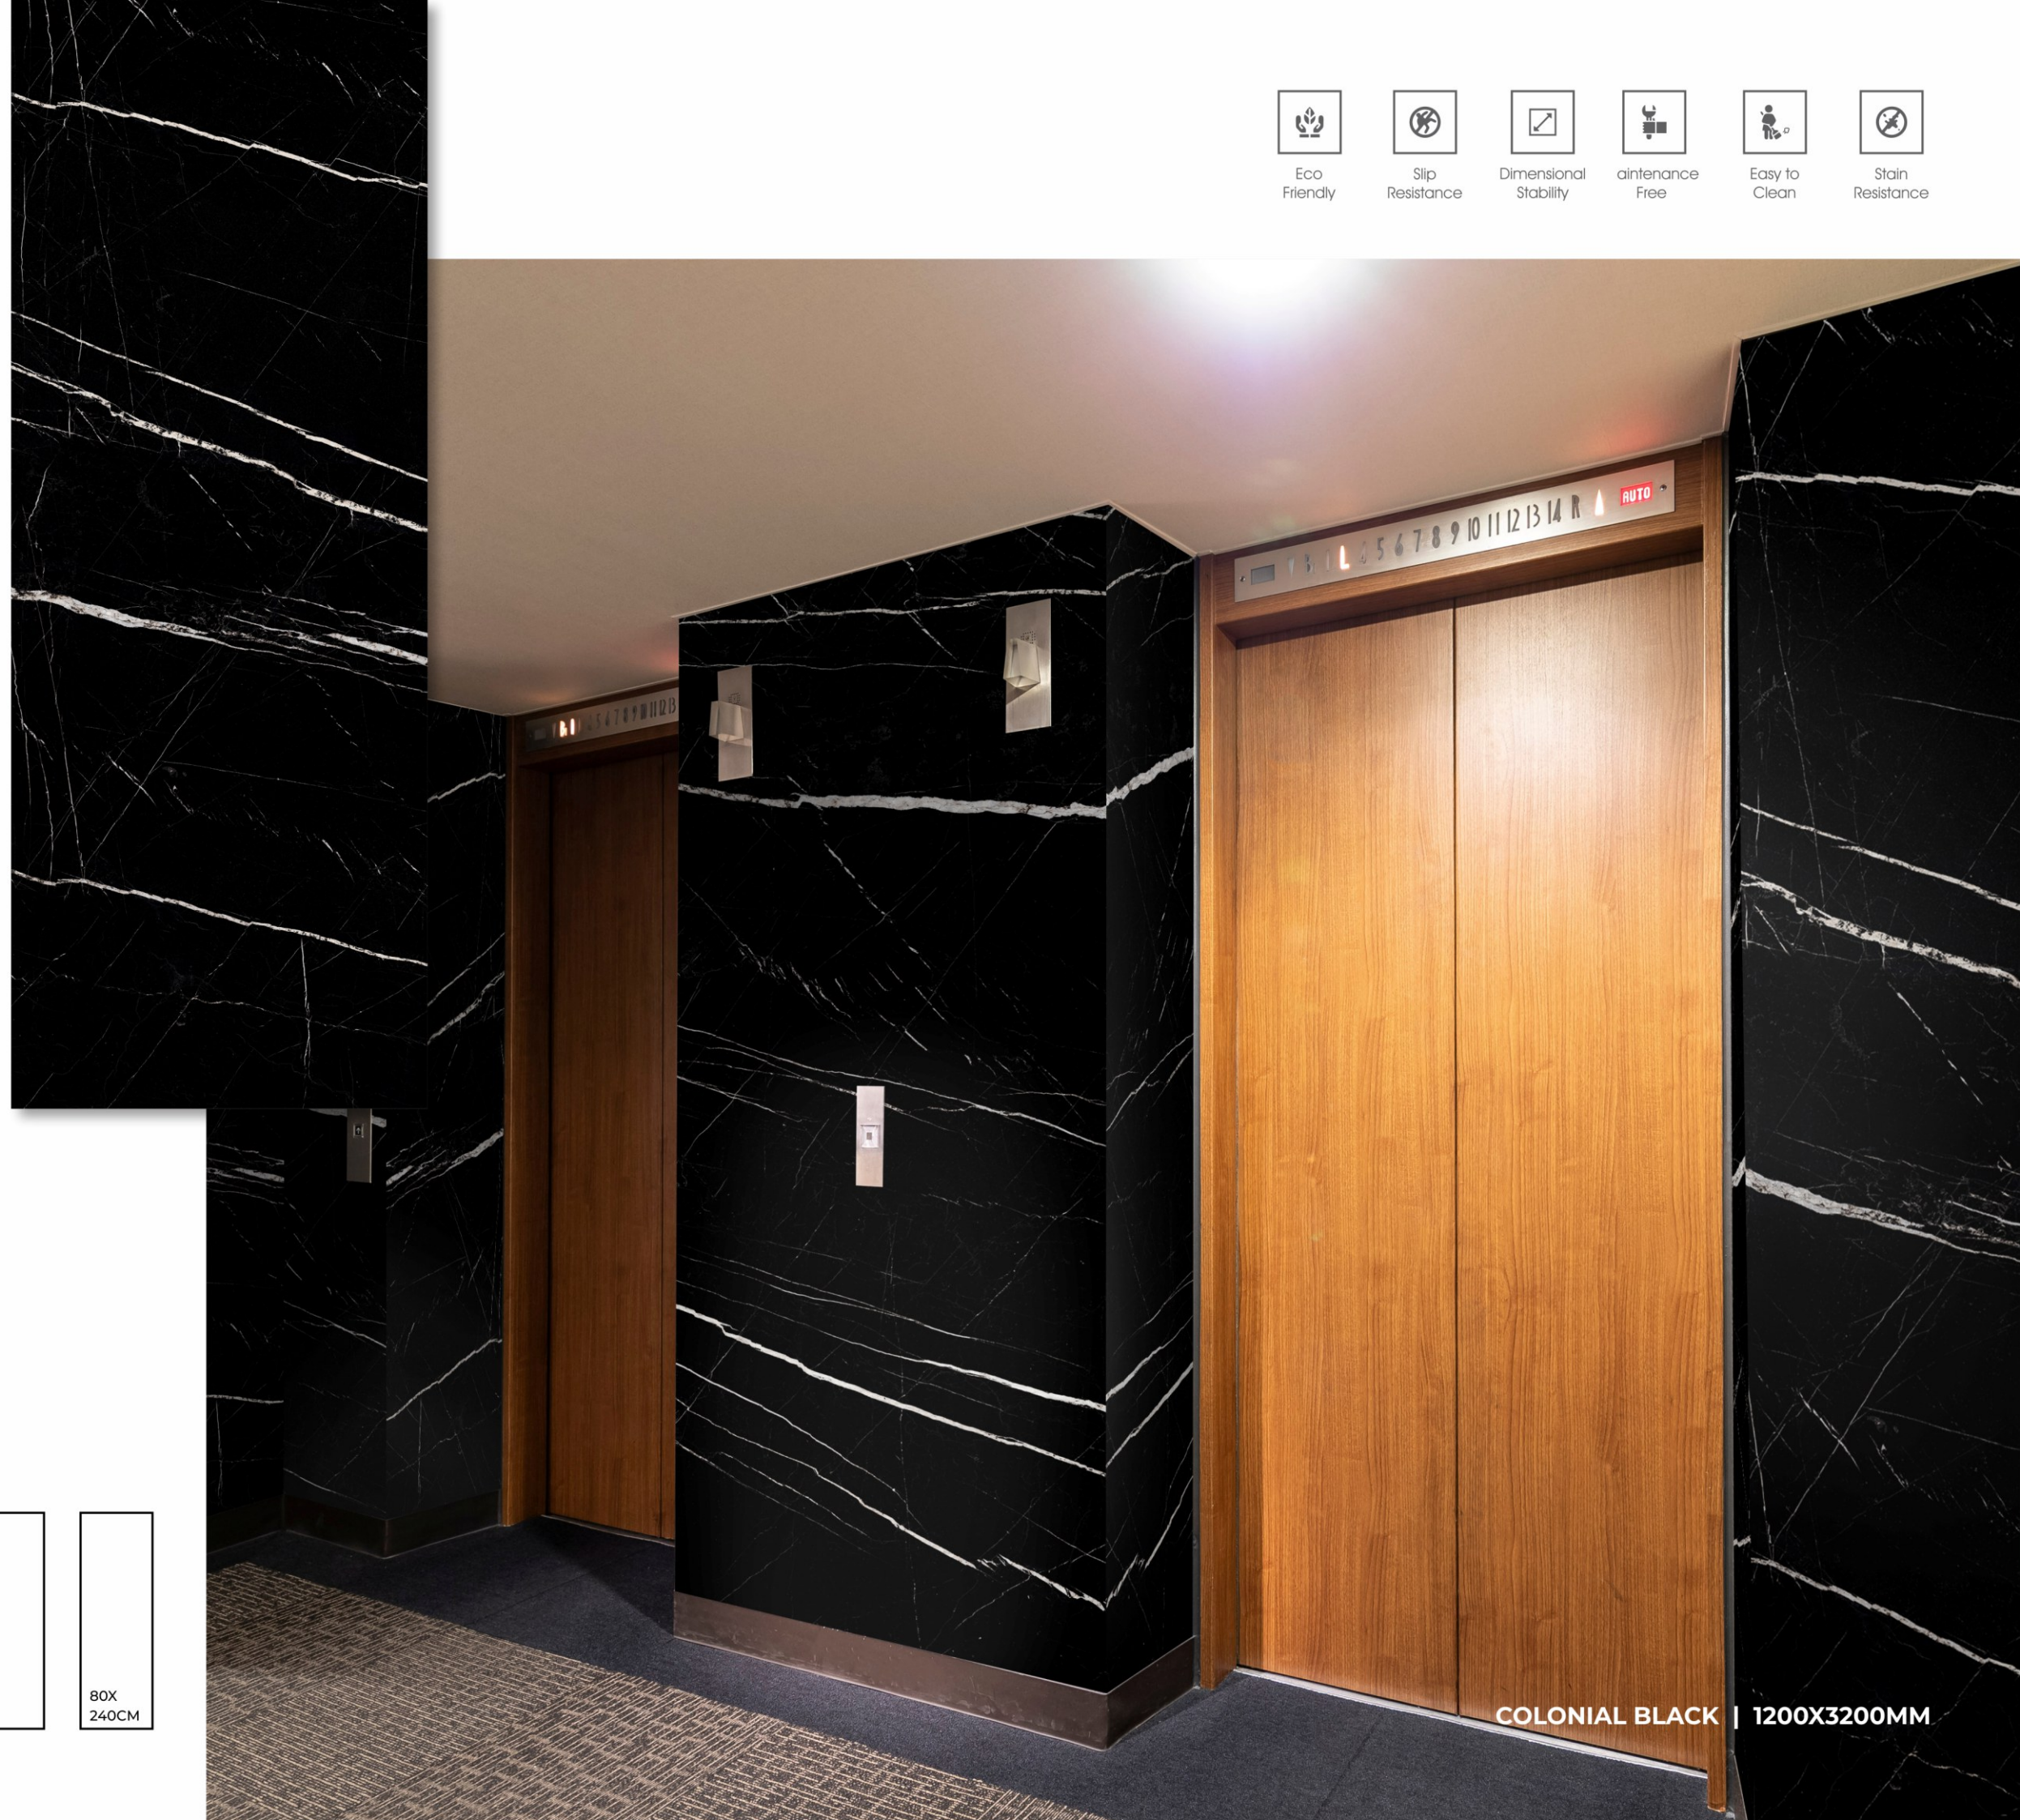

Eco Friendly

Slip Resistance

Dimensional Stability

Maintenance Free

Easy to Clean

Stain Resistance

COLONIAL BLACK

FINISHES.
GLOSSY | MATT | CARVING

SIZES.
1200X3200MM | 800X3200MM
1200X2800MM | 1200X2400MM
800X2400MM

RANDOM.

03

120X
320CM

80X
320CM

120X
280CM

120X
240CM

80X
240CM

COLONIAL BLACK | 1200X3200MM