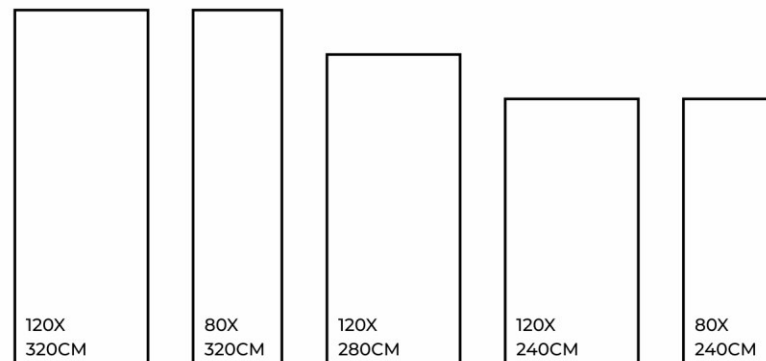

Eco Friendly

Slip Resistance

Dimensional Stability

Maintenance Free

Easy to Clean

Stain Resistance

WHITE

FINISHES.
GLOSSY | MATT | CARVING

SIZES.
1200X3200MM | 800X3200MM
1200X2800MM | 1200X2400MM
800X2400MM

RANDOM.

01

WHITE | 1200X3200MM