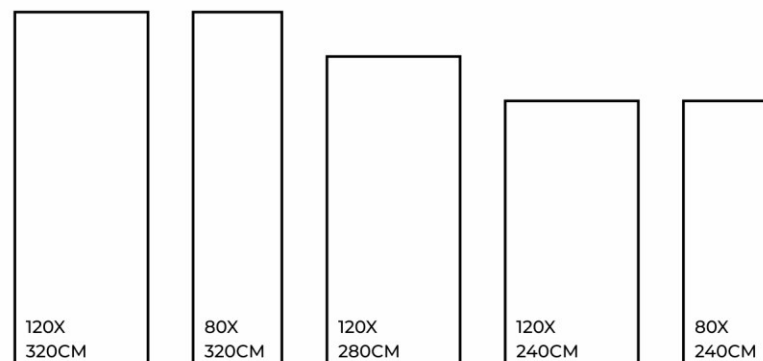

## STATUARIO CLARA

FINISHES.  
GLOSSY | MATT | CARVING

SIZES.  
1200X3200MM | 800X3200MM  
1200X2800MM | 1200X2400MM  
800X2400MM

RANDOM.

02

STATUARIO CLARA | 1200X3200MM

Eco  
Friendly

Slip  
Resistance