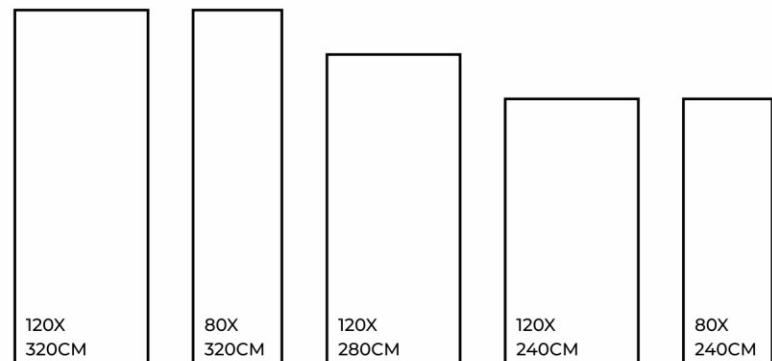

120X  
240CM

80X  
240CM

ORO BIANCO | 1200X3200MM

## BEACON BLACK

FINISHES.  
GLOSSY | MATT | CARVING

SIZES.  
1200X3200MM | 800X3200MM  
1200X2800MM | 1200X2400MM  
800X2400MM

RANDOM.

02

Eco  
Friendly

Slip  
Resistance

Dimensional  
Stability