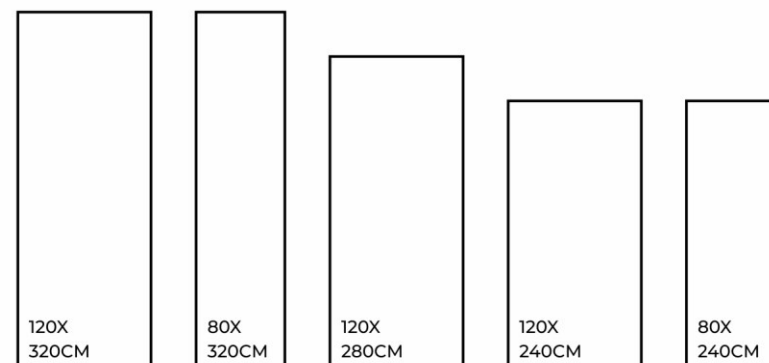

## STATUARIO VENICE

FINISHES.  
GLOSSY | MATT | CARVING

SIZES.  
1200X3200MM | 800X3200MM  
1200X2800MM | 1200X2400MM  
800X2400MM

RANDOM.

03

Eco  
Friendly

Slip  
Resistance

Dimensional  
Stability

Maintenance  
Free

Easy to  
Clean

Stain  
Resistance

STATUARIO VENICE | 1200X3200MM

Eco  
Friendly

Slip  
Resistance

Dimensional  
Stability

Maintenance  
Free