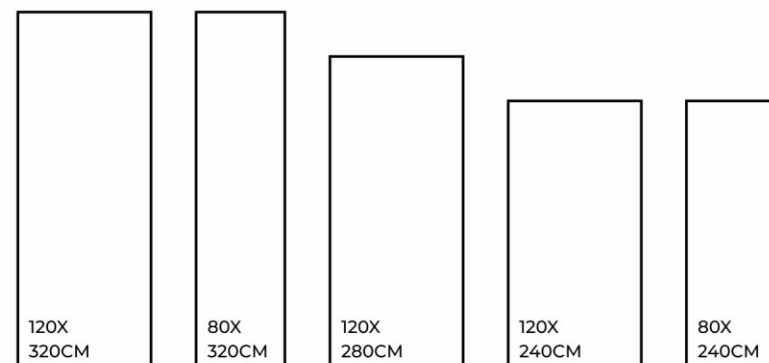

ELECTRA BLACK

FINISHES.
GLOSSY | MATT | CARVING

SIZES.
1200X3200MM | 800X3200MM
1200X2800MM | 1200X2400MM
800X2400MM

RANDOM.

02

Eco
Friendly

Slip
Resistance

Dimensional
Stability

Maintenance
Free

Easy to
Clean

Stain
Resistance

ELECTRA BLACK | 1200X3200MM