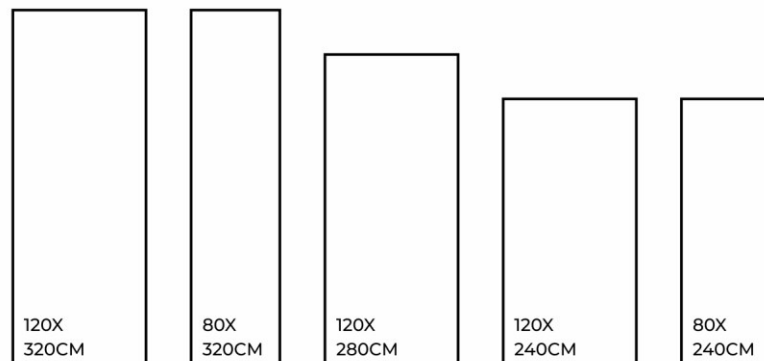

STATUARIO ALTISSMO

FINISHES.
GLOSSY | MATT | CARVING

SIZES.
1200X3200MM | 800X3200MM
1200X2800MM | 1200X2400MM
800X2400MM

RANDOM.

02

Eco
Friendly

Slip
Resistance

Dimensional
Stability

Maintenance
Free

Easy to
Clean

Stain
Resistance