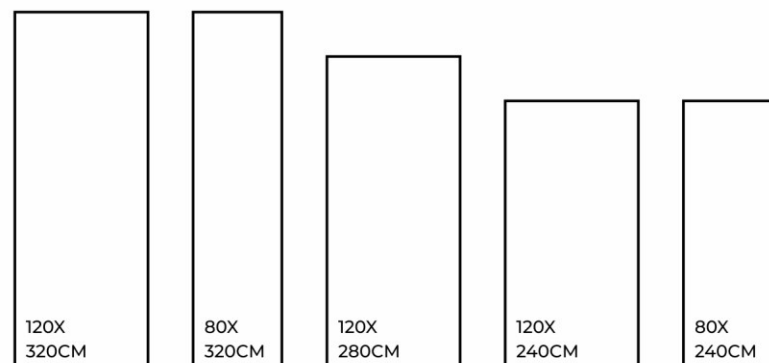

BLACK MARQUINA | 1200X3200MM