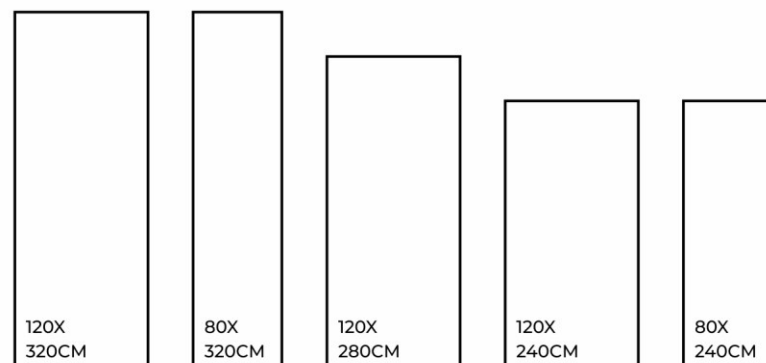

FLURY GREY | 1200X3200MM