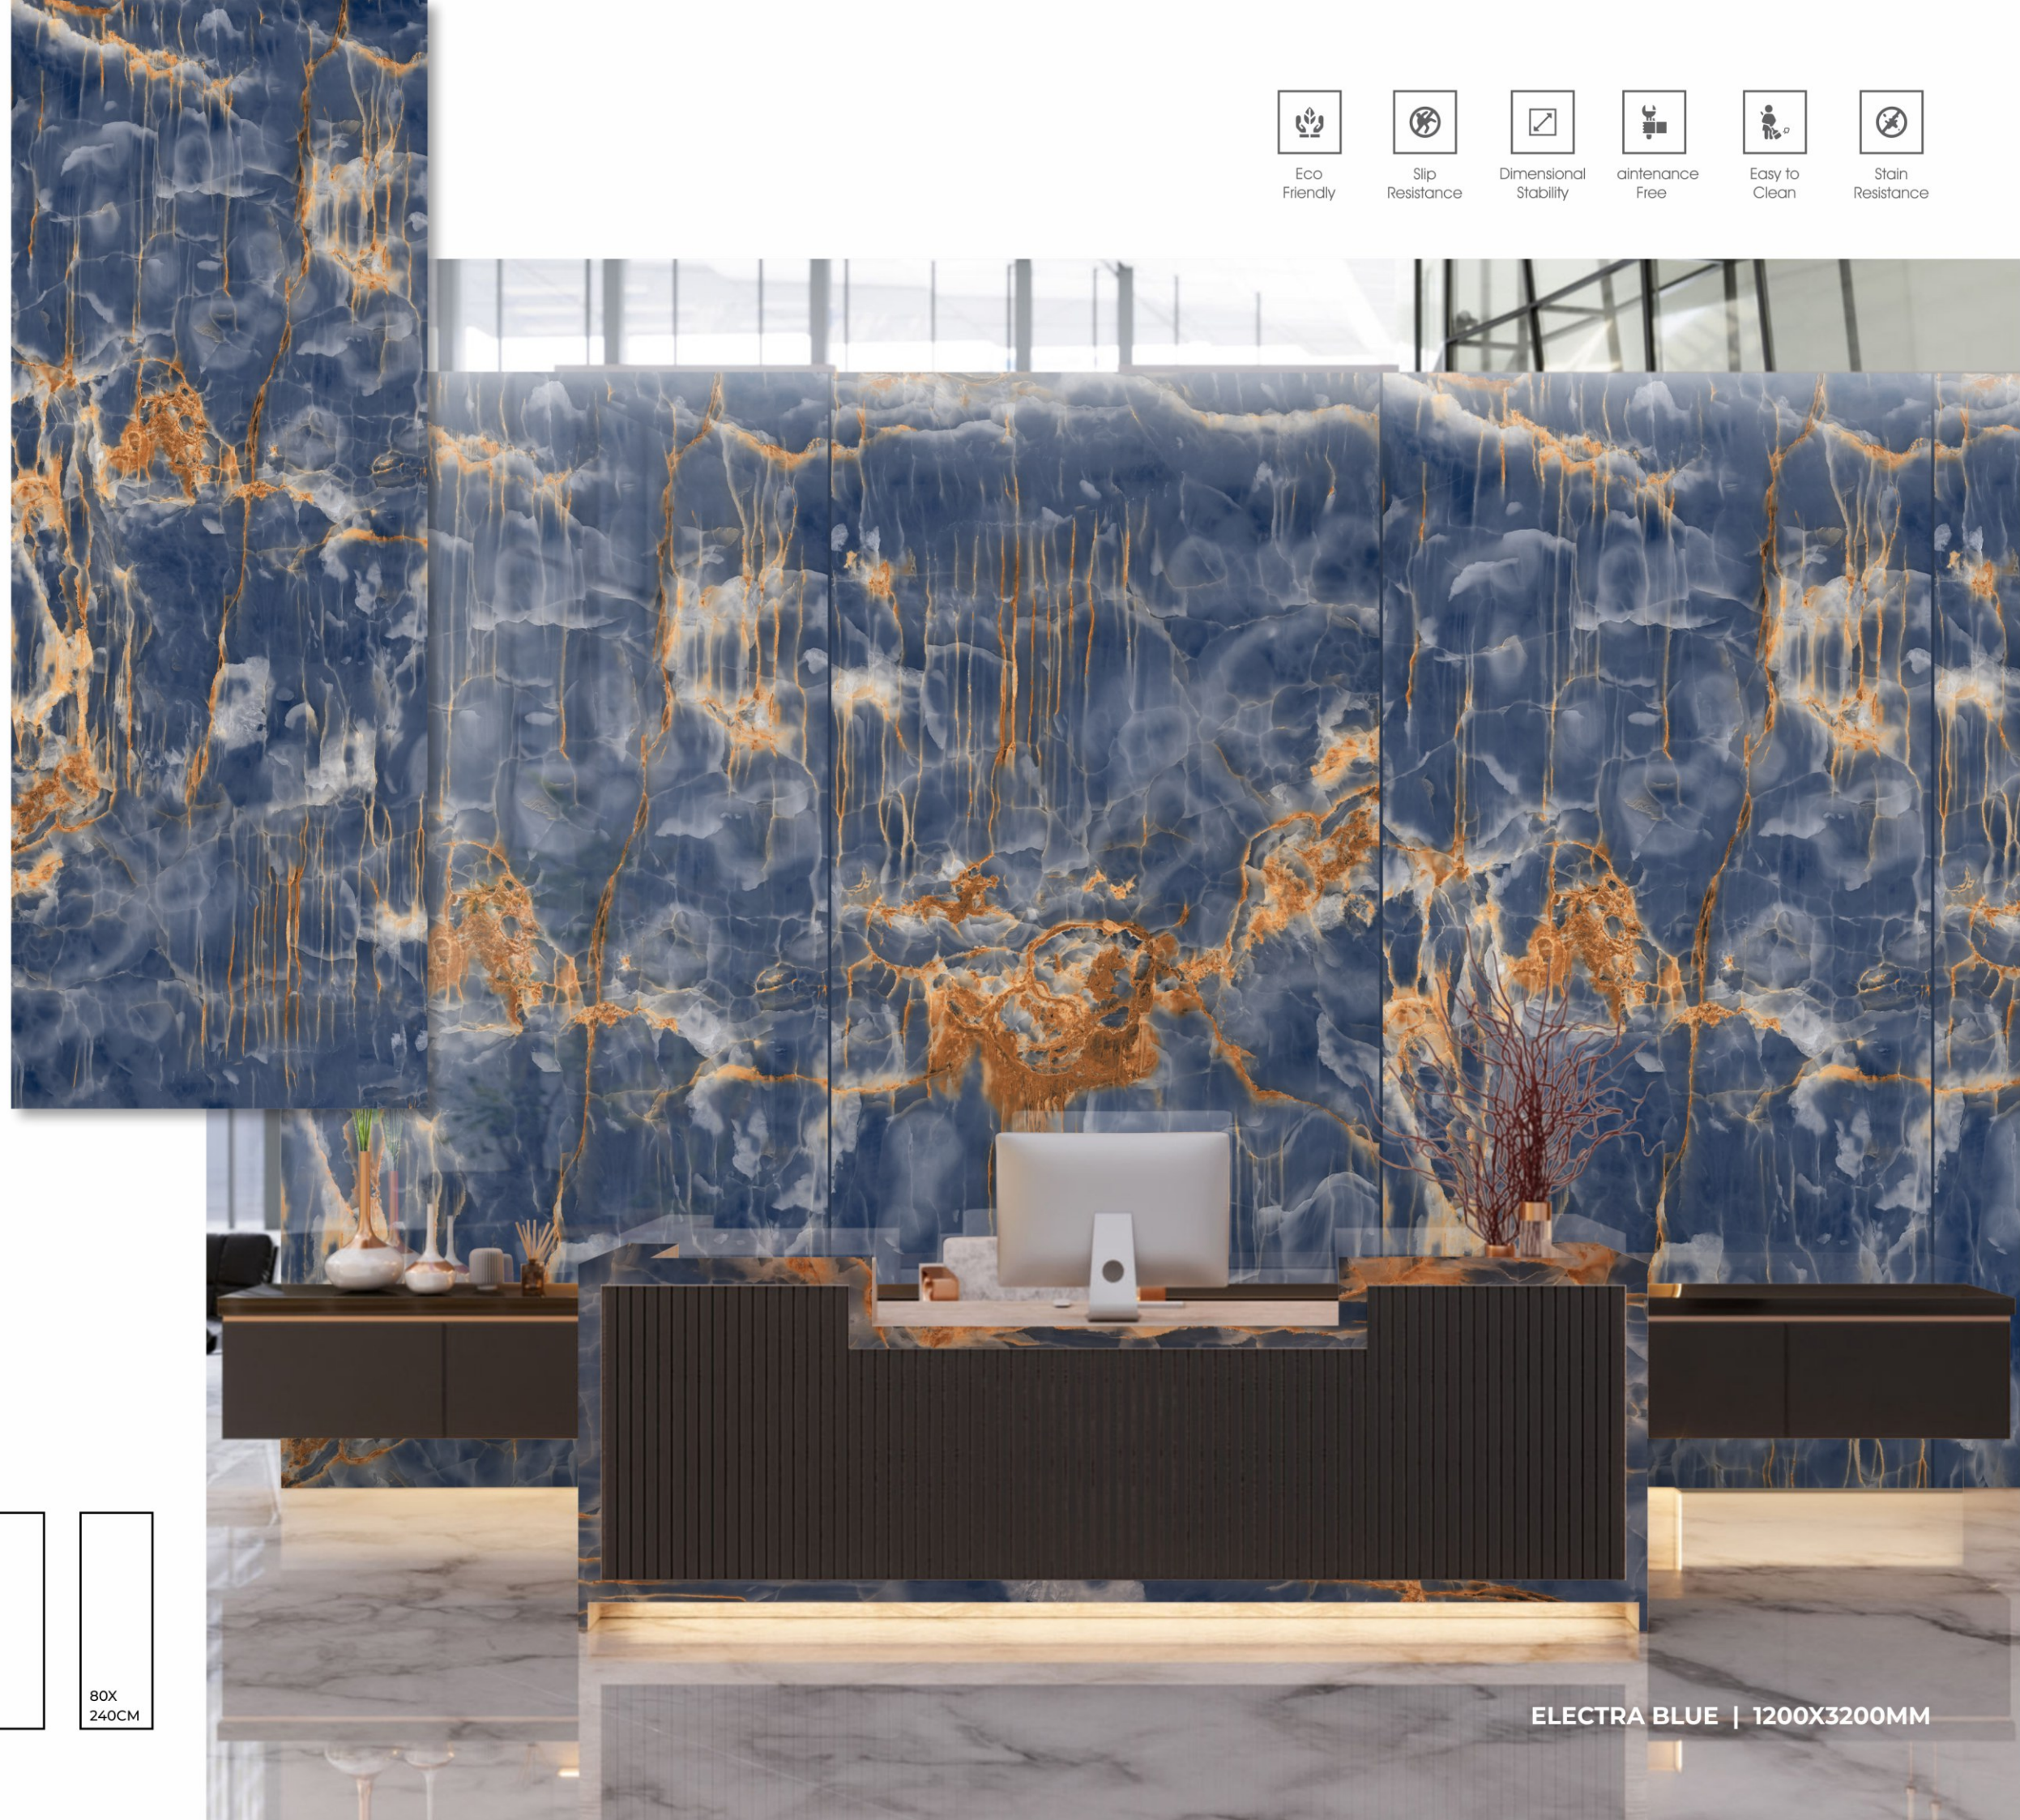

Maintenance  
Free

Easy to  
Clean

Stain  
Resistance

ELECTRA BLACK | 1200X3200MM

Eco  
Friendly

Slip  
Resistance

Dimensional  
Stability

Maintenance  
Free