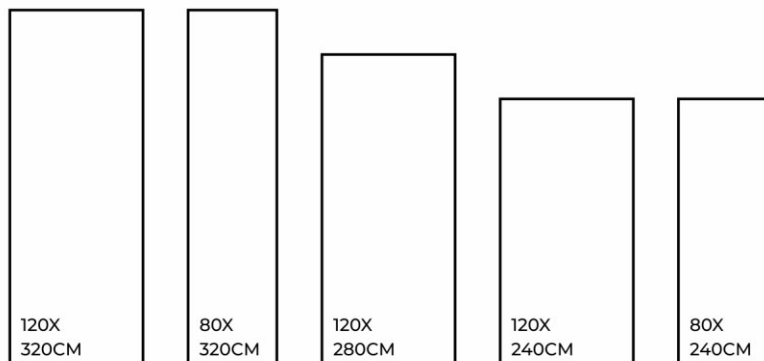

DETROIT FABIA

FINISHES.
GLOSSY | MATT | CARVING

SIZES.
1200X3200MM | 800X3200MM
1200X2800MM | 1200X2400MM
800X2400MM

RANDOM.

03

Eco
Friendly

Slip
Resistance

Dimensional
Stability

Maintenance
Free

Easy to
Clean

Stain
Resistance