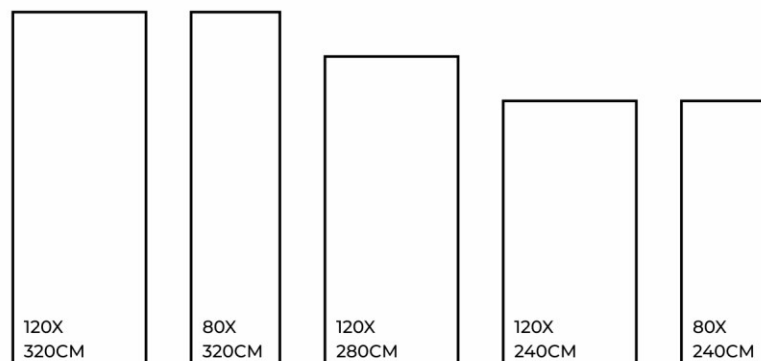

120X  
240CM

80X  
240CM

ARMANI GREY | 1200X3200MM

## MILANO WHITE

FINISHES.  
GLOSSY | MATT | CARVING

SIZES.  
1200X3200MM | 800X3200MM  
1200X2800MM | 1200X2400MM  
800X2400MM

RANDOM.

02

Eco  
Friendly

Slip  
Resistance

Dimensional  
Stability

Maintenance  
Free

Easy to  
Clean

Stain  
Resistance

MILANO WHITE | 1200X3200MM

Eco  
Friendly

Slip  
Resistance

Dimensional  
Stability

Maintenance  
Free