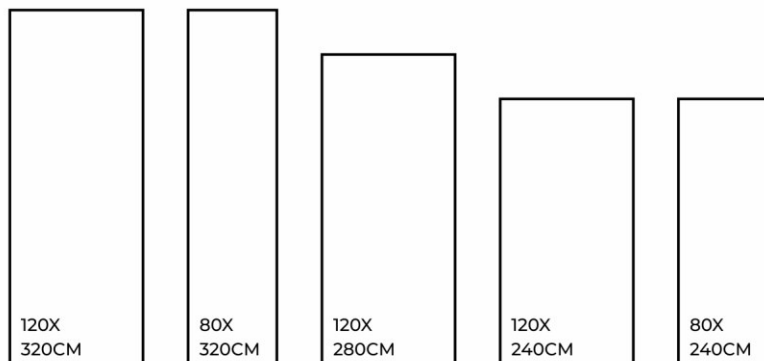

CRYSTAL ICE | 1200X3200MM