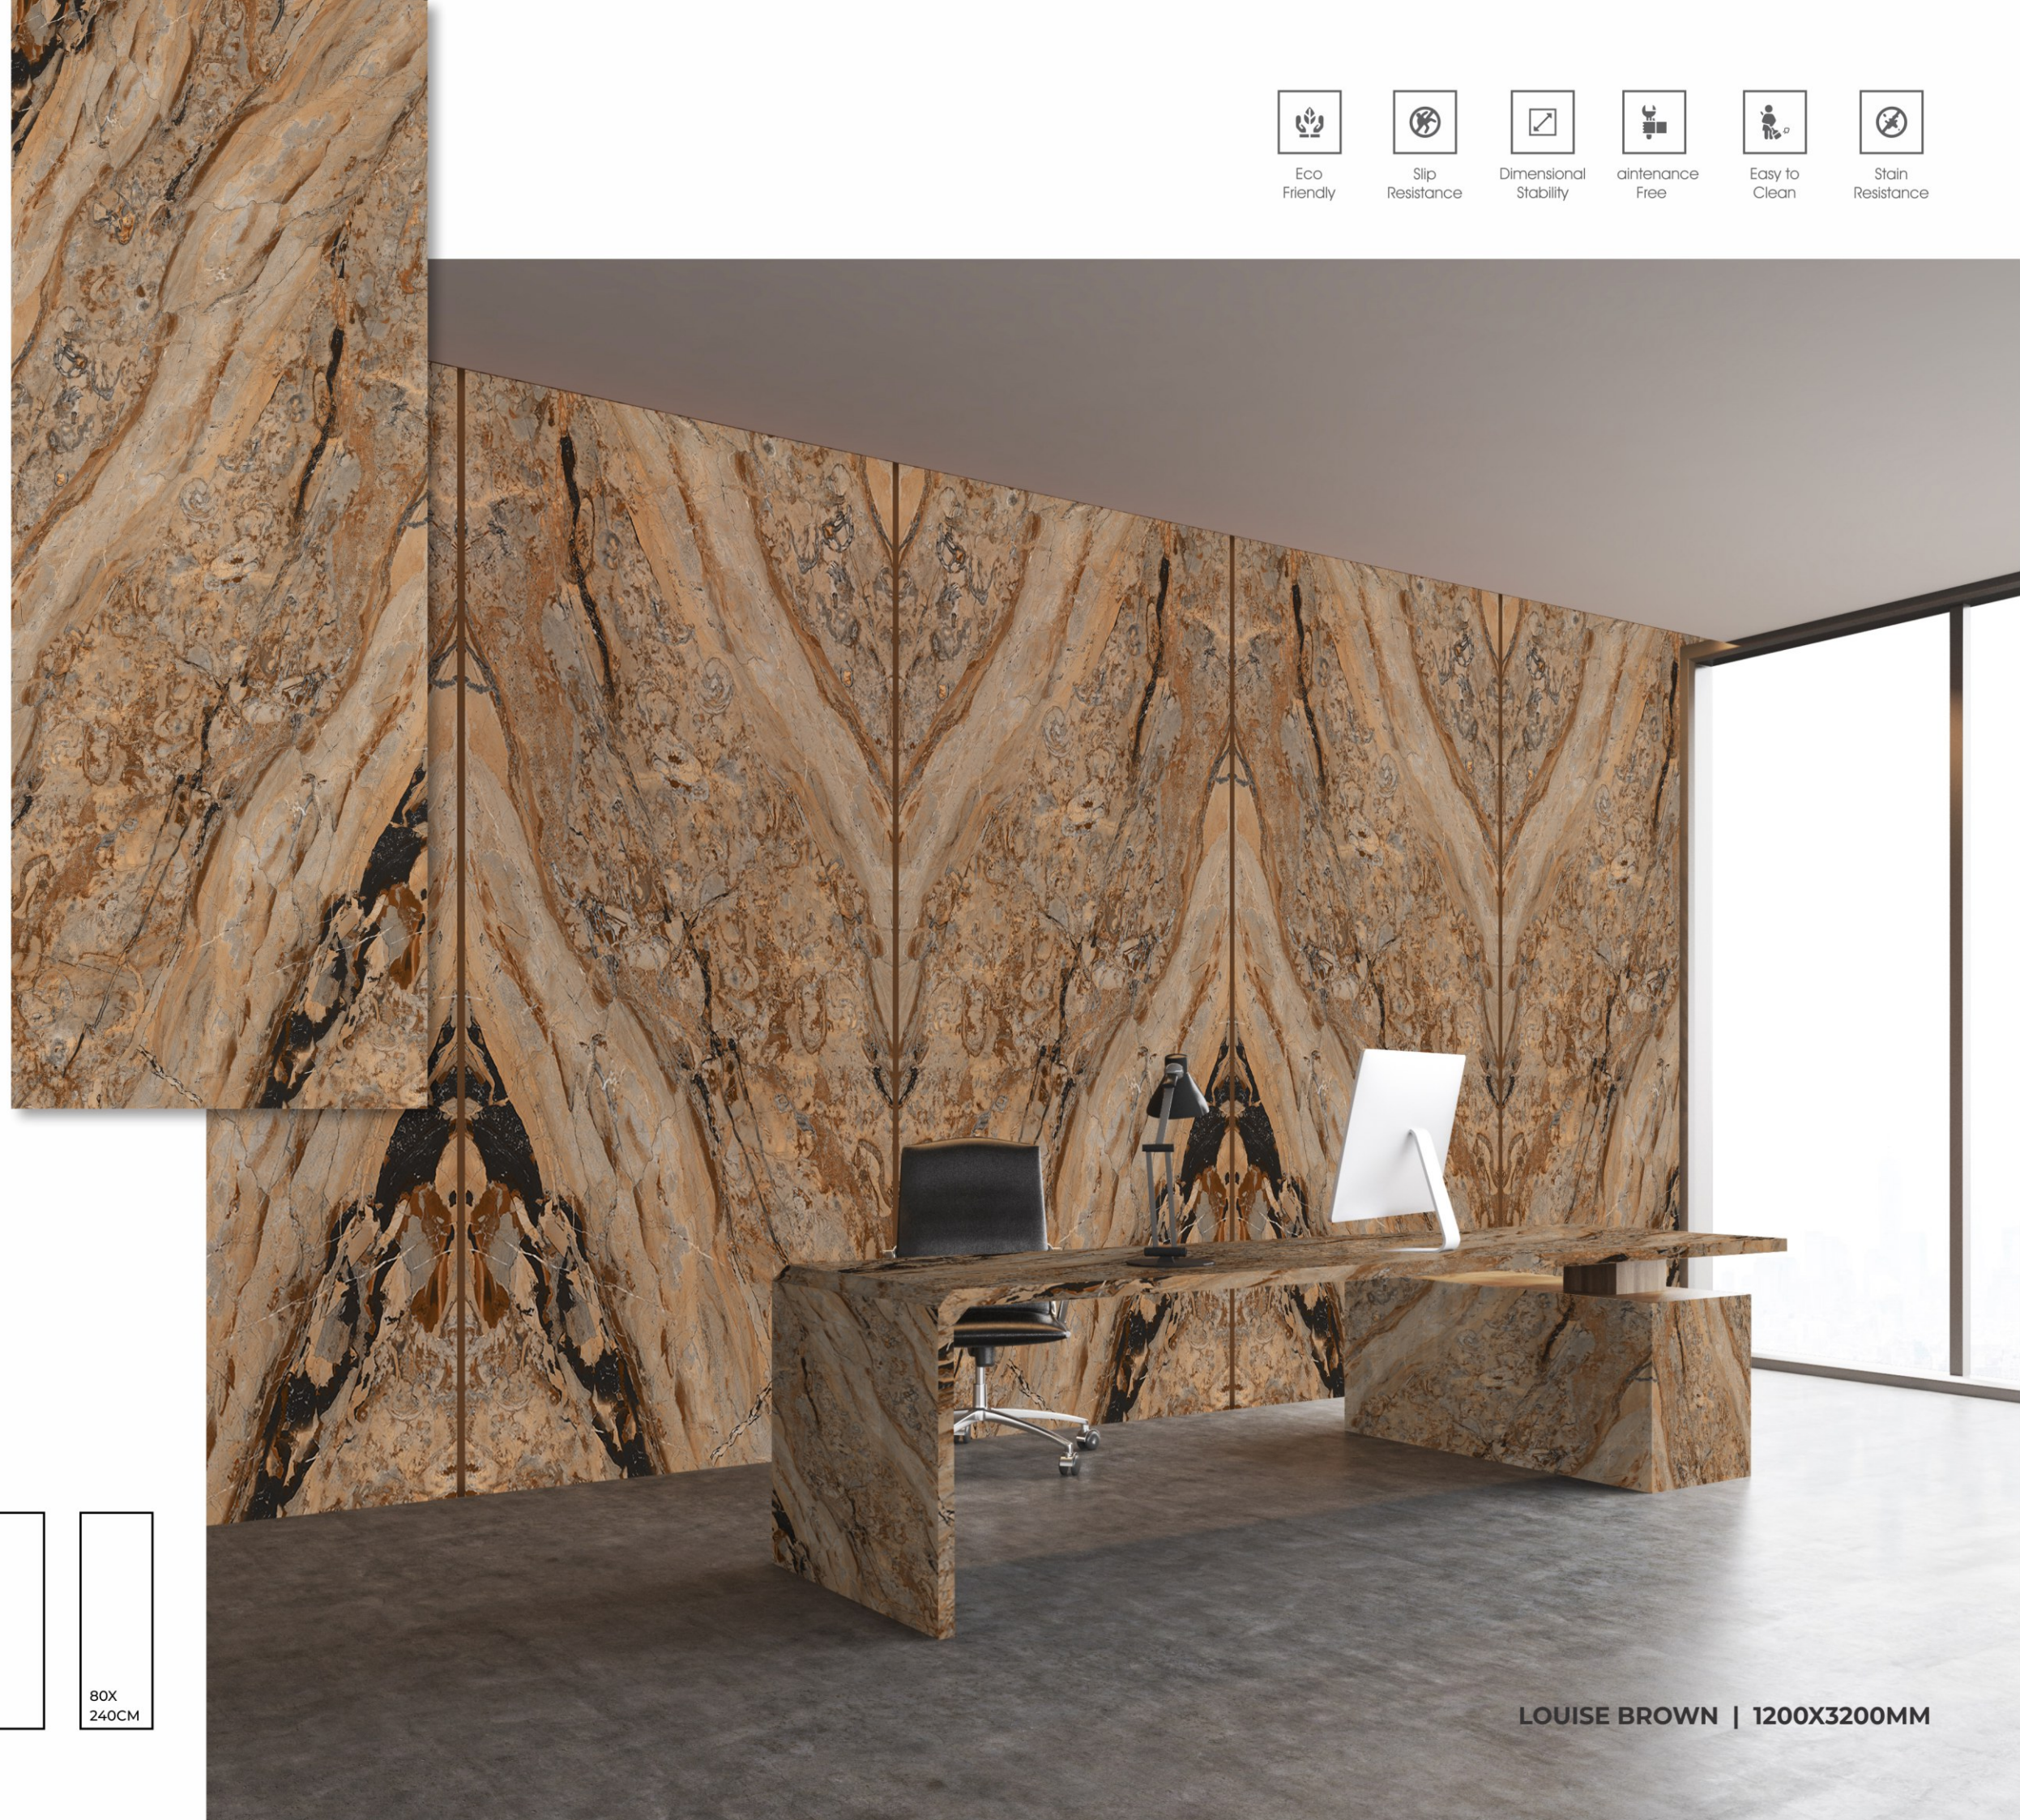

Maintenance  
Free

Easy to  
Clean

Stain  
Resistance

LIVANTO ORSINO | 1200X3200MM

Eco  
Friendly

Slip  
Resistance

Dimensional  
Stability

Maintenance  
Free