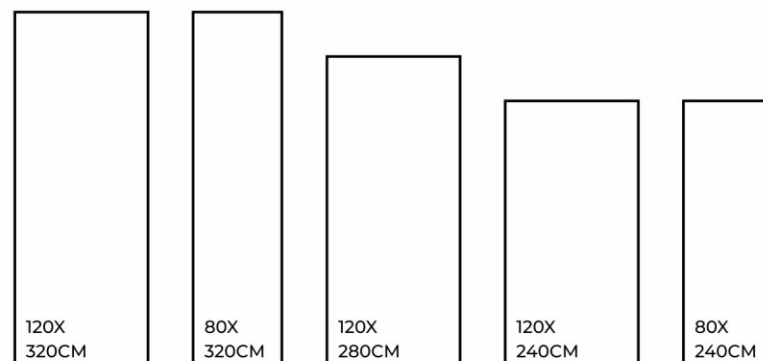

SAINT LAURENT | 1200X3200MM