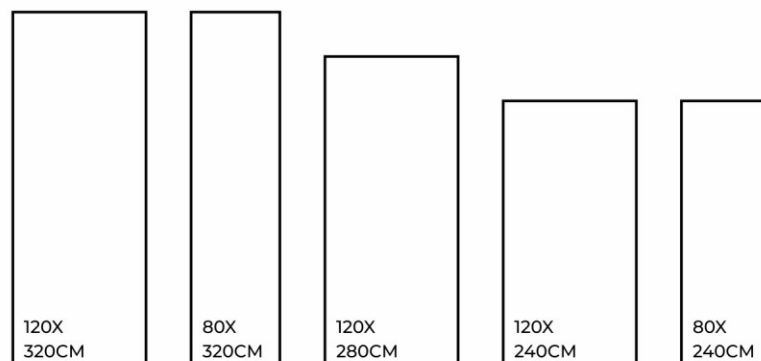

STATUARIO CALASTA

FINISHES.
GLOSSY | MATT | CARVING

SIZES.
1200X3200MM | 800X3200MM
1200X2800MM | 1200X2400MM
800X2400MM

RANDOM.

02