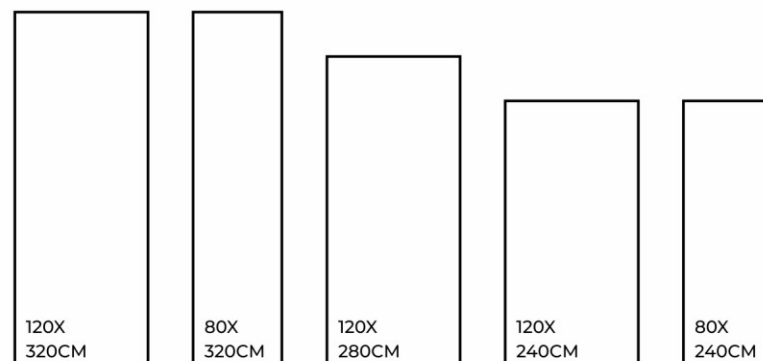

ANTICO CREMA

FINISHES.
GLOSSY | MATT | CARVING

SIZES.
1200X3200MM | 800X3200MM
1200X2800MM | 1200X2400MM
800X2400MM

RANDOM.
03