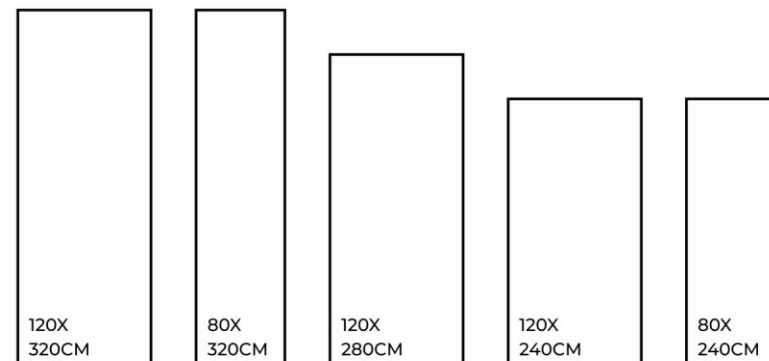

STATUARIO ANTICO

FINISHES.
GLOSSY | MATT | CARVING

SIZES.
1200X3200MM | 800X3200MM
1200X2800MM | 1200X2400MM
800X2400MM

RANDOM.

02

Eco Friendly

Slip Resistance

Dimensional Stability

Maintenance Free

Easy to Clean

Stain Resistance