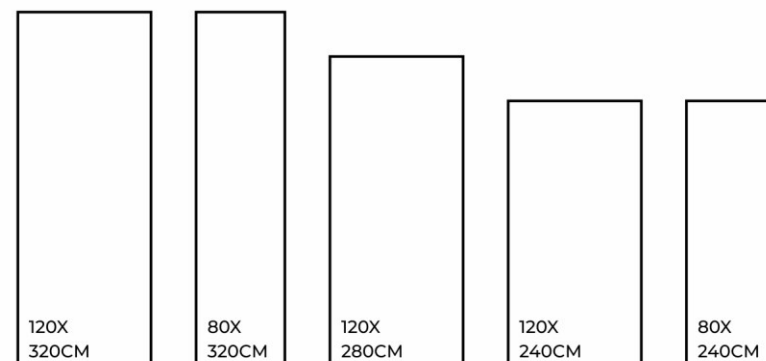

Maintenance  
Free

Easy to  
Clean

Stain  
Resistance

STATUARIO VENICE | 1200X3200MM

Eco  
Friendly

Slip  
Resistance

Dimensional  
Stability

Maintenance  
Free

## BRECCIA BEIGE

FINISHES.  
GLOSSY | MATT | CARVING

SIZES.  
1200X3200MM | 800X3200MM  
1200X2800MM | 1200X2400MM  
800X2400MM

RANDOM.

03

BRECCIA BEIGE | 1200X3200MM

Eco Friendly

Slip Resistance