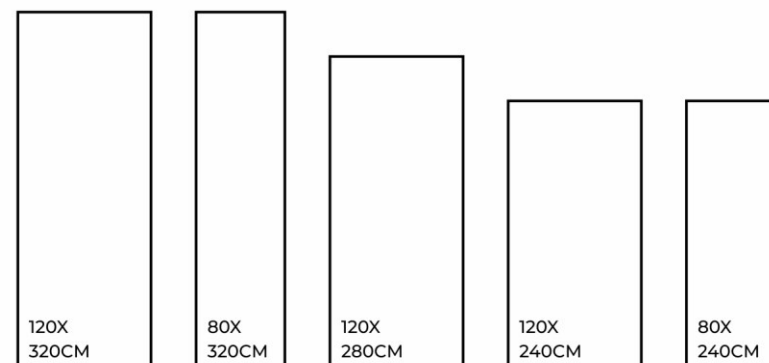

LUMIX IVORY | 1200X3200MM