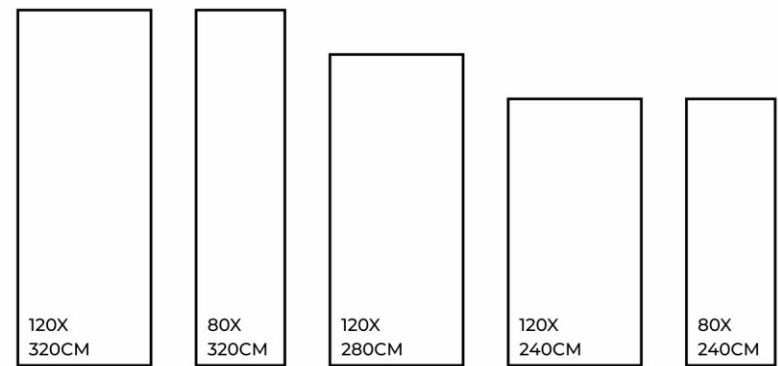

## GOLDEN STATUARIO

FINISHES.  
GLOSSY | MATT | CARVING

SIZES.  
1200X3200MM | 800X3200MM  
1200X2800MM | 1200X2400MM  
800X2400MM

RANDOM.

02

Eco Friendly

Slip Resistance

Dimensional Stability

Maintenance Free

Easy to Clean

Stain Resistance

GOLDEN STATUARIO | 1200X3200MM

Eco Friendly

Slip Resistance

Dimensional Stability

Maintenance Free