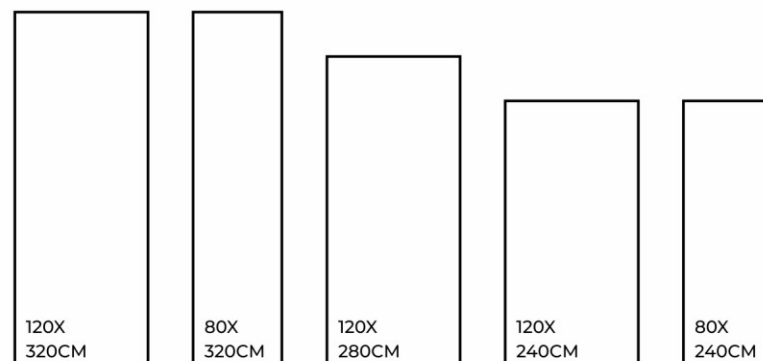

Eco Friendly

Slip Resistance

Dimensional Stability

Maintenance Free

Easy to Clean

Stain Resistance

BLACK

FINISHES.
GLOSSY | MATT | CARVING

SIZES.
1200X3200MM | 800X3200MM
1200X2800MM | 1200X2400MM
800X2400MM

RANDOM.

01

BLACK | 1200X3200MM