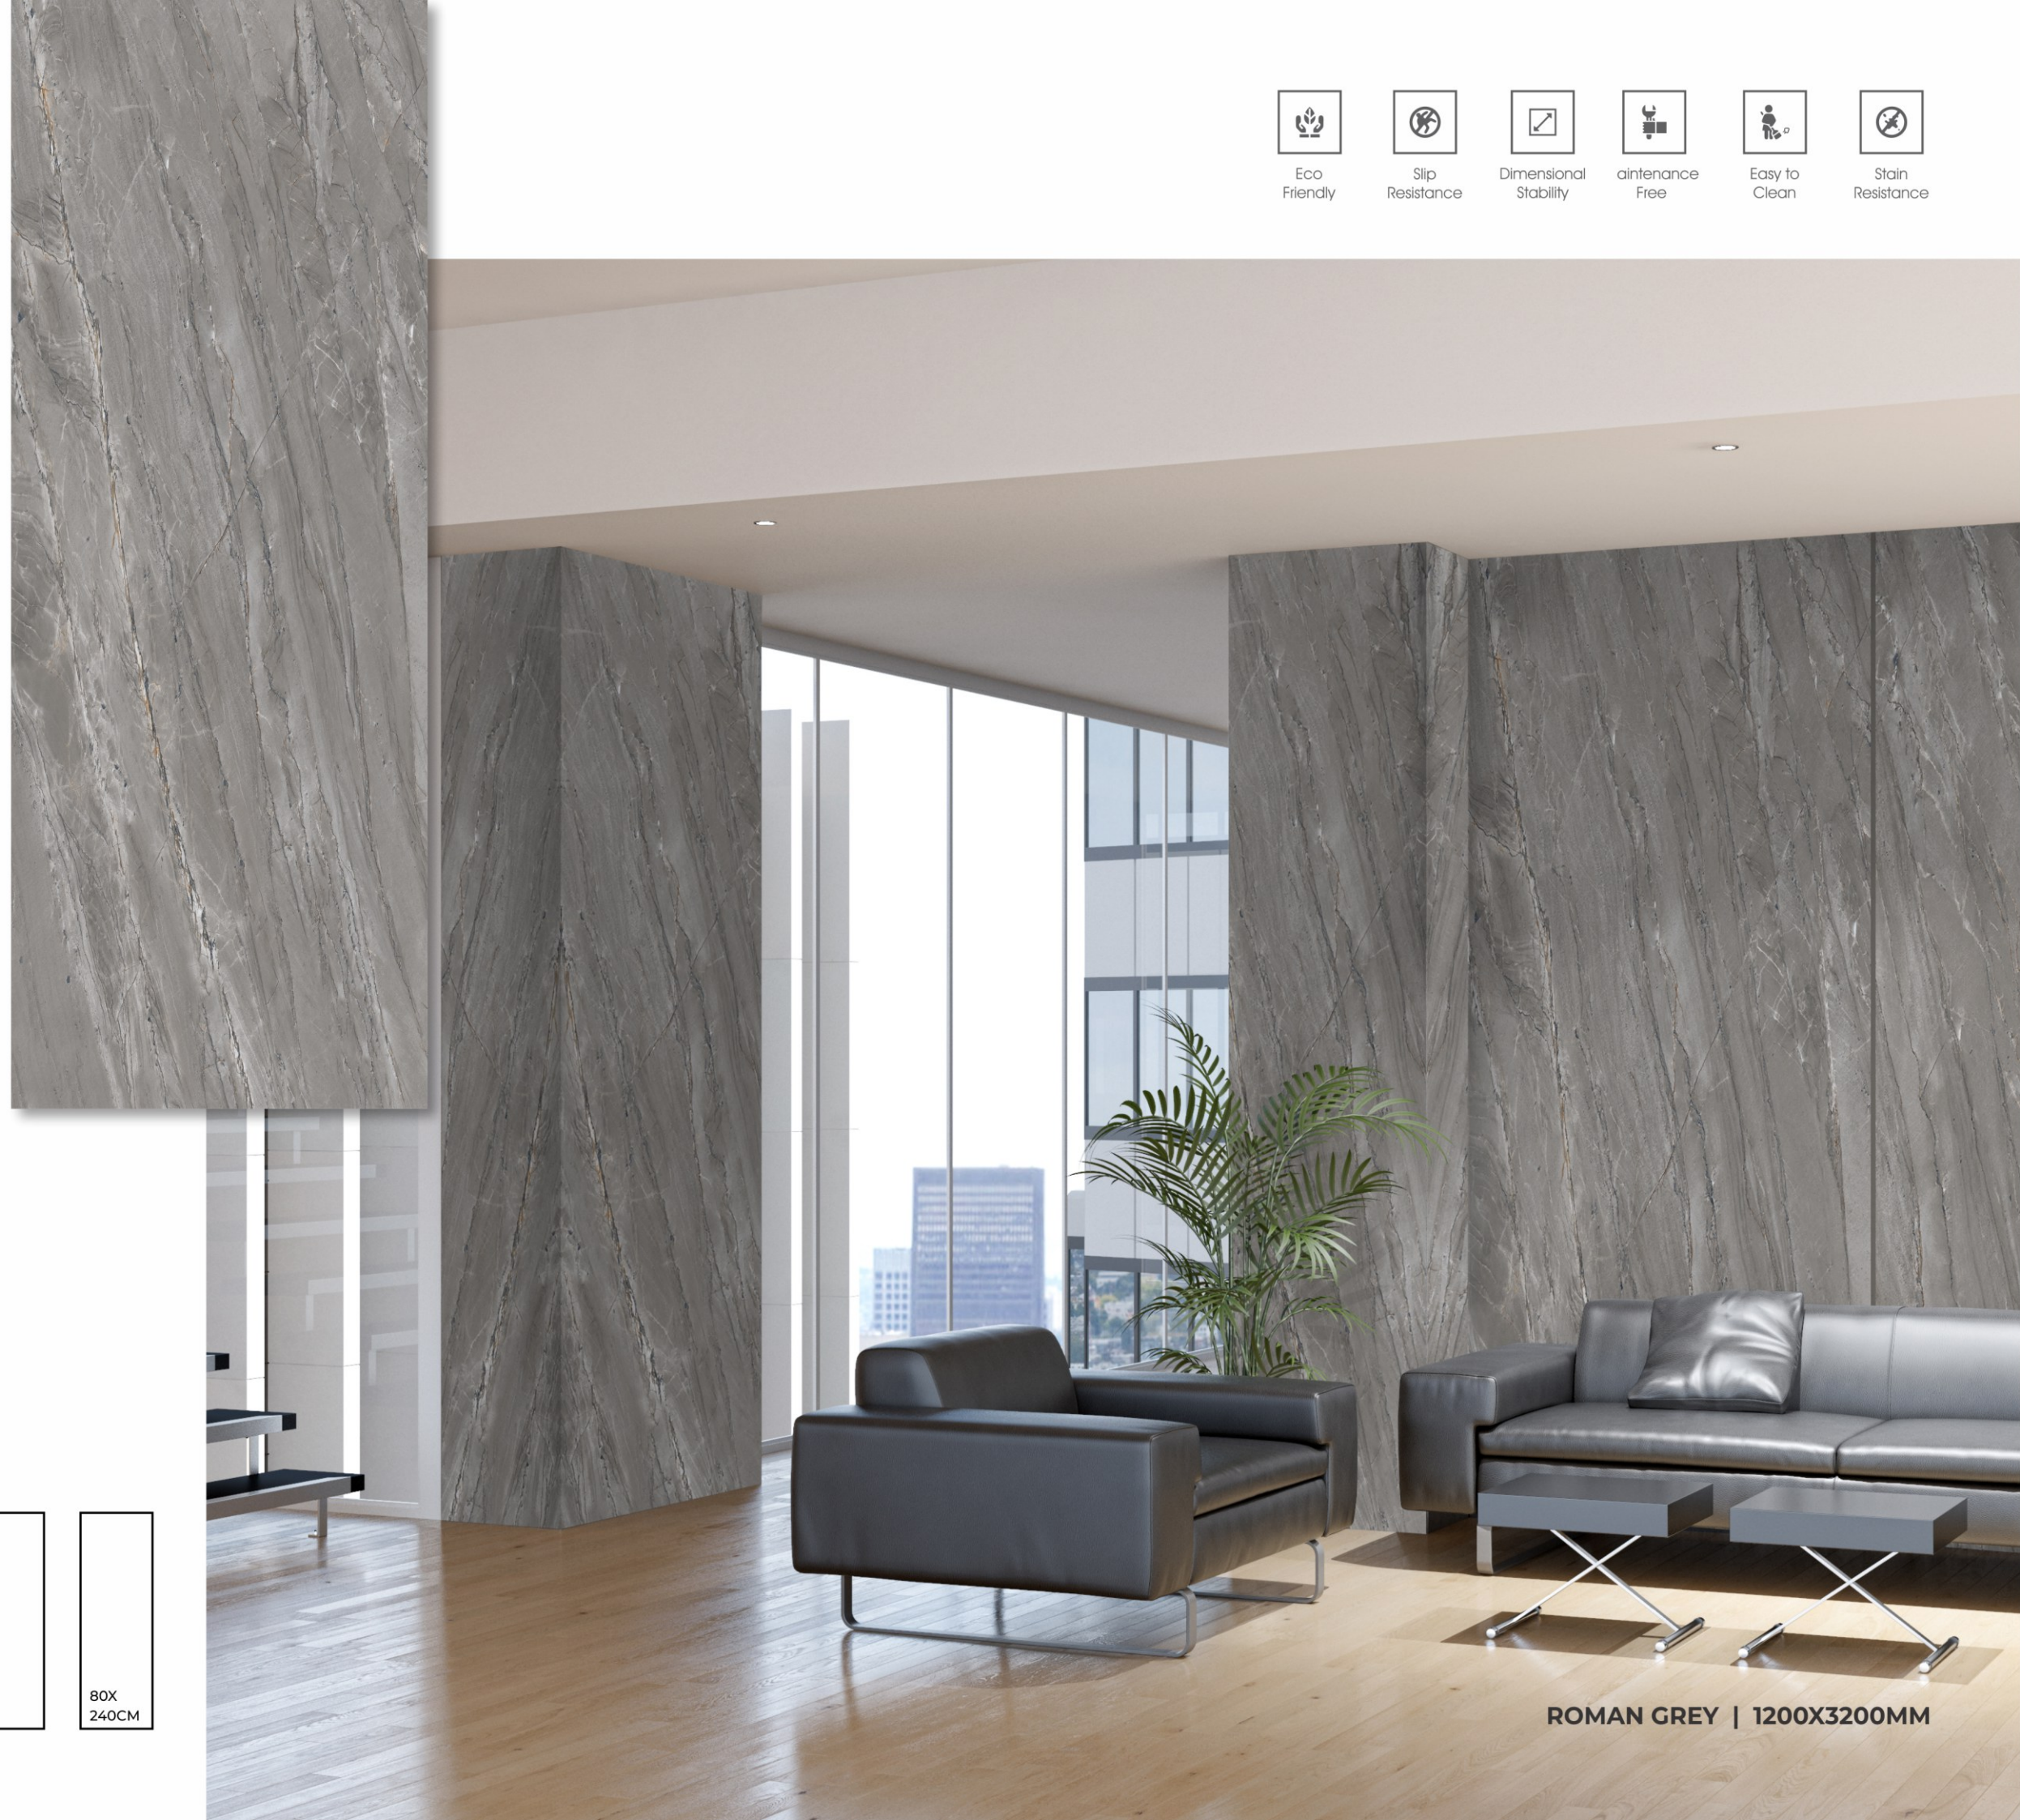

120X  
240CM

80X  
240CM

ROMAN GREY | 1200X3200MM

Eco  
Friendly

Slip  
Resistance

Dimensional  
Stability

Maintenance  
Free

Easy to  
Clean