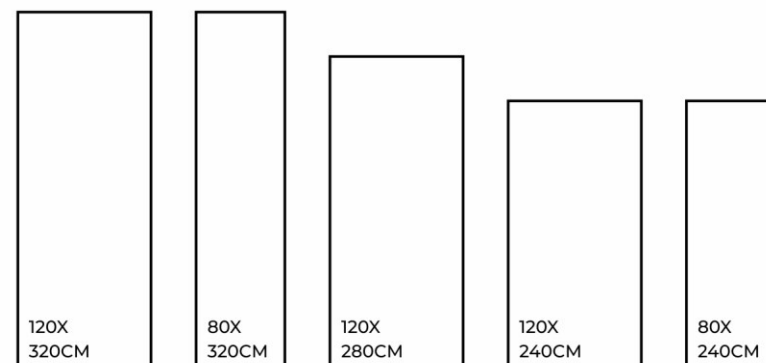

FOSSIL BROWN | 1200X3200MM