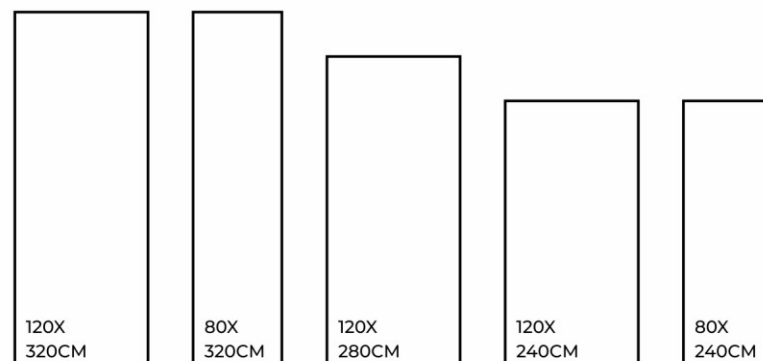

## CHOCOLATE

FINISHES.  
GLOSSY | MATT | CARVING

SIZES.  
1200X3200MM | 800X3200MM  
1200X2800MM | 1200X2400MM  
800X2400MM

RANDOM.

01

CHOCOLATE | 1200X3200MM

Eco Friendly

Slip Resistance