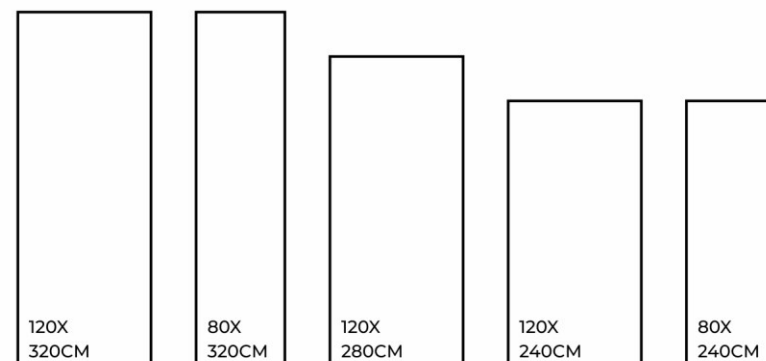

ARMANI GREY | 1200X3200MM