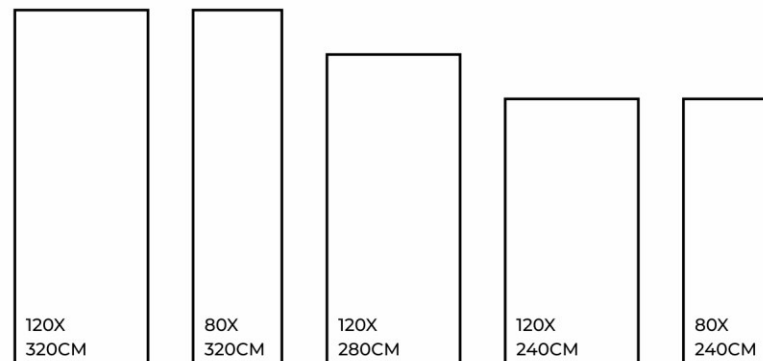

Eco Friendly

Slip Resistance

Dimensional Stability

Maintenance Free

Easy to Clean

Stain Resistance

ARMANI BROWN

FINISHES.
GLOSSY | MATT | CARVING

SIZES.
1200X3200MM | 800X3200MM
1200X2800MM | 1200X2400MM
800X2400MM

RANDOM.

02

ARMANI BROWN | 1200X3200MM