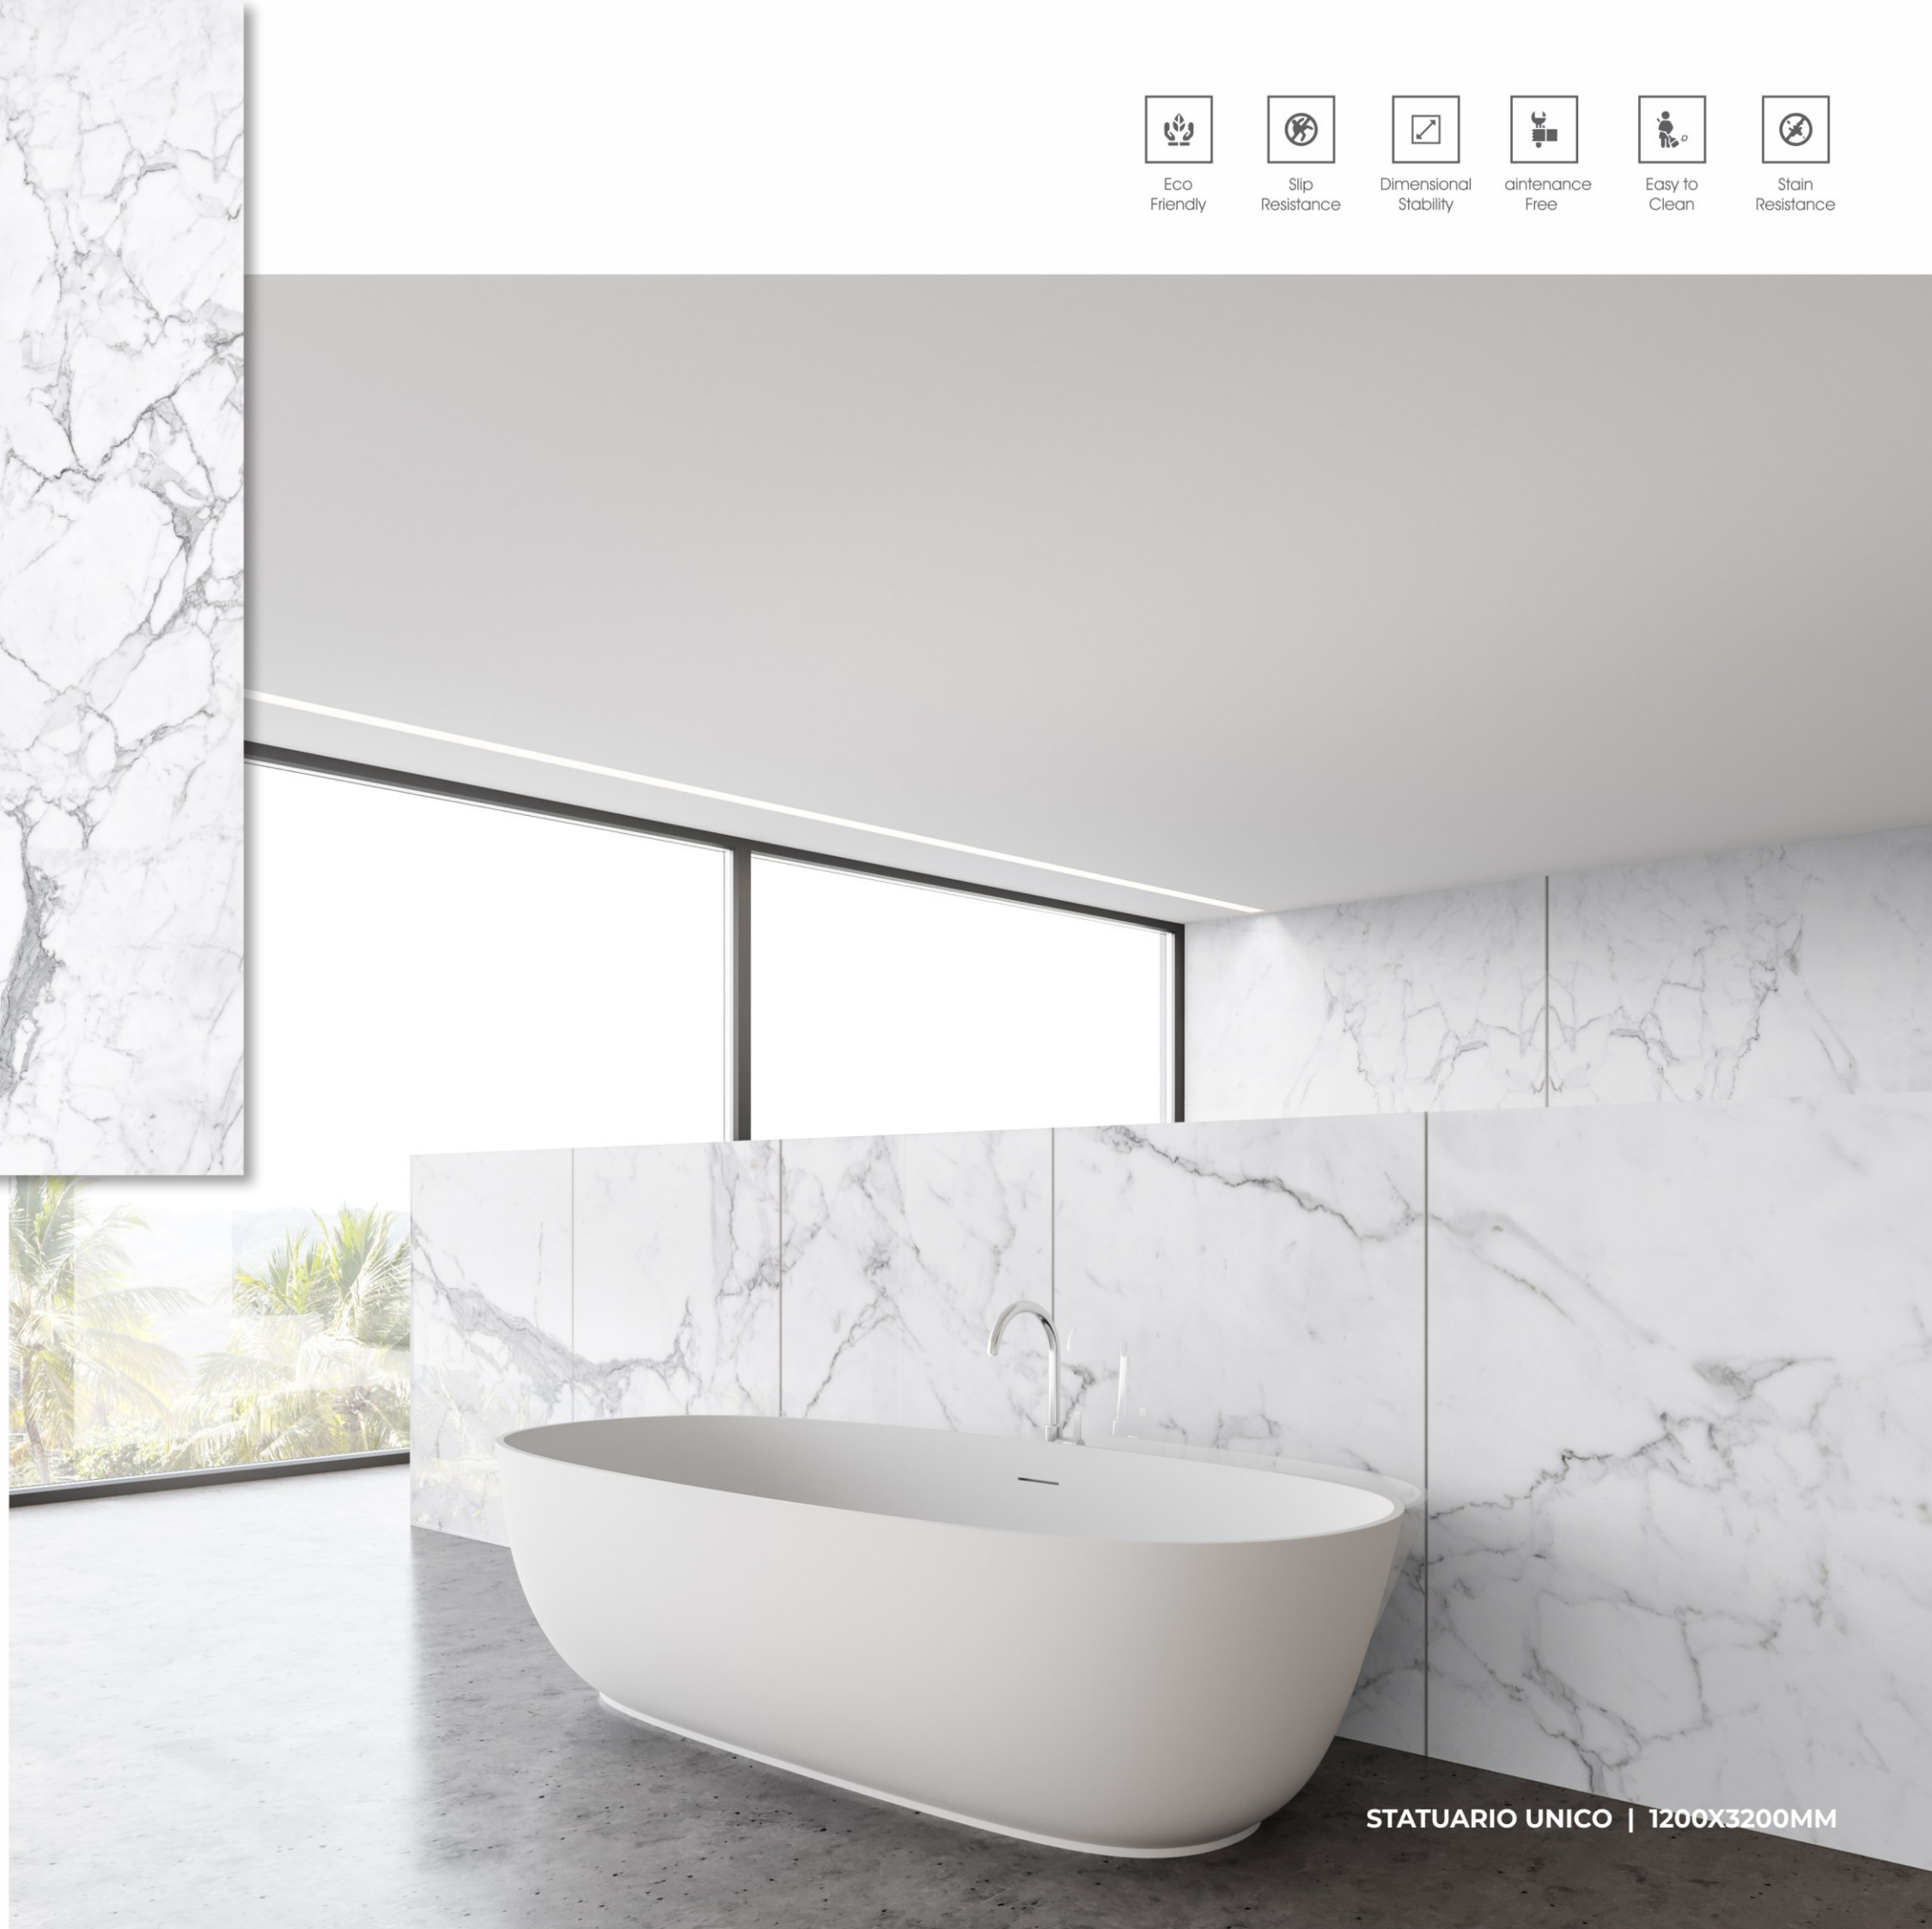

Dimensional  
Stability

Maintenance  
Free

Easy to  
Clean

Stain  
Resistance

## STATUARIO UNICO

FINISHES.  
GLOSSY | MATT | CARVING

SIZES.  
1200X3200MM | 800X3200MM  
1200X2800MM | 1200X2400MM  
800X2400MM

RANDOM.

02

120X  
320CM

80X  
320CM

120X  
280CM

120X  
240CM

80X  
240CM

STATUARIO UNICO | 1200X3200MM

Eco  
Friendly

Slip  
Resistance

Dimensional  
Stability

Maintenance  
Free

Easy to  
Clean