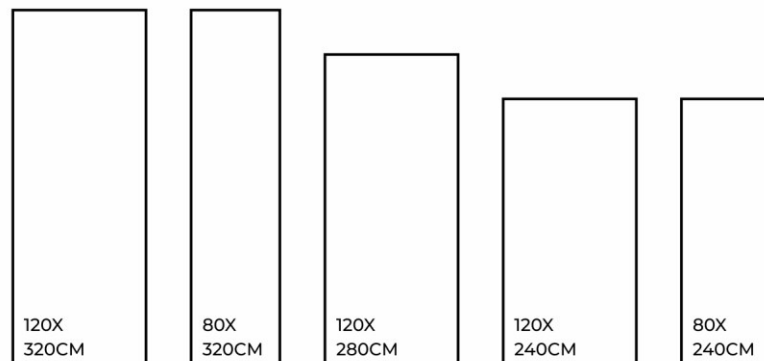

## STATUARIO DIOR

FINISHES.  
GLOSSY | MATT | CARVING

SIZES.  
1200X3200MM | 800X3200MM  
1200X2800MM | 1200X2400MM  
800X2400MM

RANDOM.

03

STATUARIO DIOR | 1200X3200MM

Eco  
Friendly

Slip  
Resistance