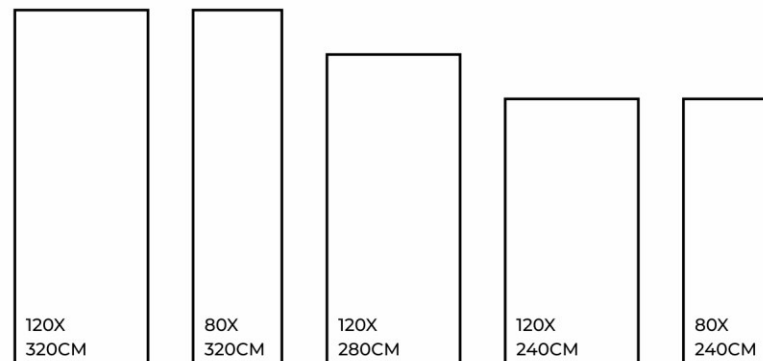

## STATUARIO ARCO

FINISHES.  
GLOSSY | MATT | CARVING

SIZES.  
1200X3200MM | 800X3200MM  
1200X2800MM | 1200X2400MM  
800X2400MM

RANDOM.

04

STATUARIO ARCO | 1200X3200MM

Eco Friendly

Slip Resistance