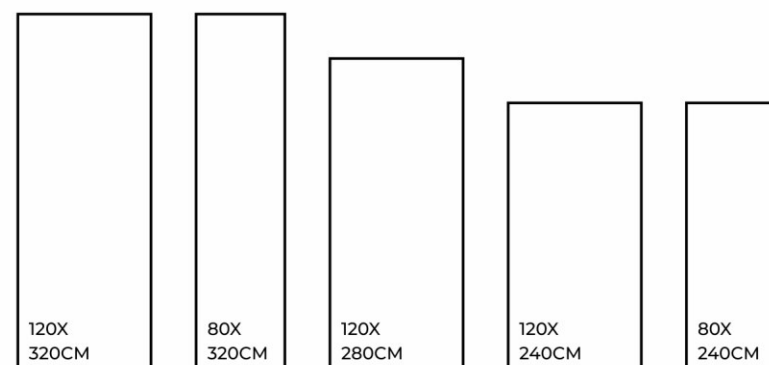

BRECCIA BM | 1200X3200MM