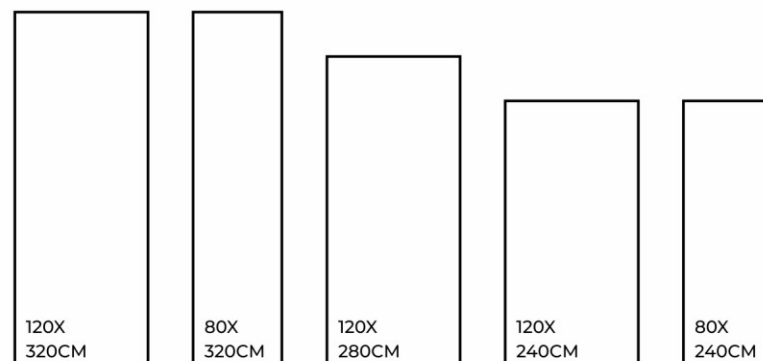

BIXBITE GREY

FINISHES.
GLOSSY | MATT | CARVING

SIZES.
1200X3200MM | 800X3200MM
1200X2800MM | 1200X2400MM
800X2400MM

RANDOM.

02

Eco
Friendly

Slip
Resistance

Dimensional
Stability

Maintenance
Free

Easy to
Clean

Stain
Resistance

BIXBITE GREY | 1200X3200MM